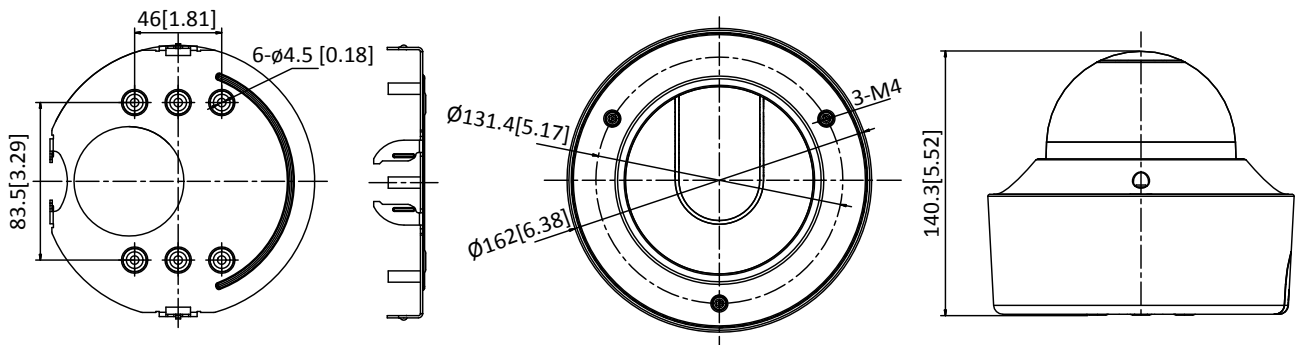

Power Supply	12 VDC $\pm$ 20%, two-core terminal block PoE (802.3at, class 3): 42.5 V to 57 V
Power Consumption and Current	-IZS: 12 VDC $\pm$ 20%: 1.2 A, max. 12 W, PoE (802.3at, class 3): 42.5 V to 57 V, 0.3 A to 0.2 A -IZHS: 12 VDC $\pm$ 20%: 1.4 A, max. 17 W, PoE (802.3at, class 3): 42.5 V to 57 V, 0.4 A to 0.3 A
Protection Level	IP67, IK10
Material	Aluminum Alloy
Dimensions	Camera: $\Phi 162 \times 140.3$ mm ($\Phi 6.4'' \times 5.5''$) With package: $251 \times 215 \times 189$ mm ($9.9'' \times 8.5'' \times 7.4''$)
Weight	Camera: 1450 g (3.20 lb.) With package: 1950 g (4.30 lb.)

Note: Listed resolutions are only selectable options. It does not mean that all streams can work at their maximum resolution at the same time.

Available Model

DS-2CD5546G0-IZS (2.8 mm - 12 mm), DS-2CD5546G0-IZHS (2.8 mm - 12 mm)

*-H: heater supported

Dimension

Unit: mm[inch]