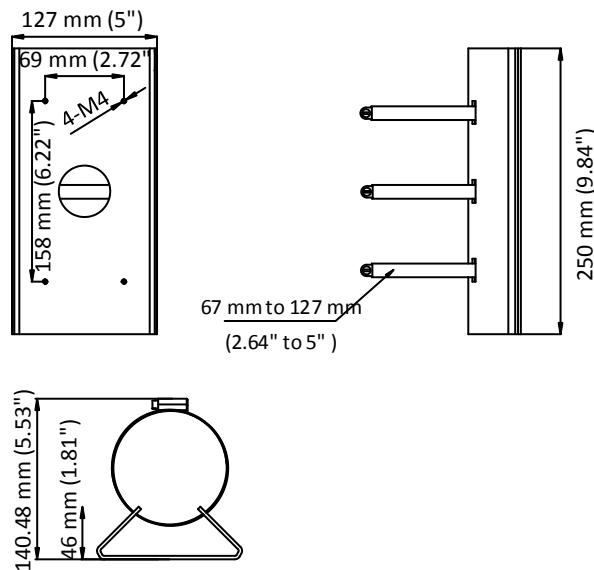

DS-1275ZJ-P1

Horizontal Pole Mount

Feature

- Stainless steel, and steel with surface spray treatment
- Adjustable diameter from 67 mm to 127 mm

Dimension

Available Model

DS-1275ZJ-P1

Parameter

Model	DS-1275ZJ-P1
Parameters	Horizontal Pole Mount
Appearance	Platinum Gray
Material	Stainless Steel, and Steel
Dimension	127 mm × 140.48 mm × 250 mm (5" × 5.53" × 9.84")
Weight	1500 g (3.3 lb.)

Note

- Cooperate with other mount, when using this mount.
- The waterproof rubber is necessary for the outdoor application.
- The pole must be capable of supporting at least 3 times as much as the total weight of the camera, and the mount.
- The mount's maximum load capacity is 10 kg (22 lb.).