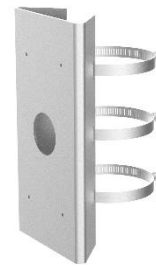

DS-1275ZJ-P1

Horizontal Pole Mount

Feature

- Stainless steel, and steel with surface spray treatment
- Adjustable diameter from 67 mm to 127 mm

Dimension

Available Model

DS-1275ZJ-P1

Parameter

Model	DS-1275ZJ-P1
Parameters	Horizontal Pole Mount
Appearance	Platinum Gray
Material	Stainless Steel, and Steel
Dimension	127 mm × 140.48 mm × 250 mm (5" × 5.53" × 9.84")
Weight	1500 g (3.3 lb.)

Note

- Cooperate with other mount, when using this mount.
- The waterproof rubber is necessary for the outdoor application.
- The pole must be capable of supporting at least 3 times as much as the total weight of the camera, and the mount.
- The mount's maximum load capacity is 10 kg (22 lb.).