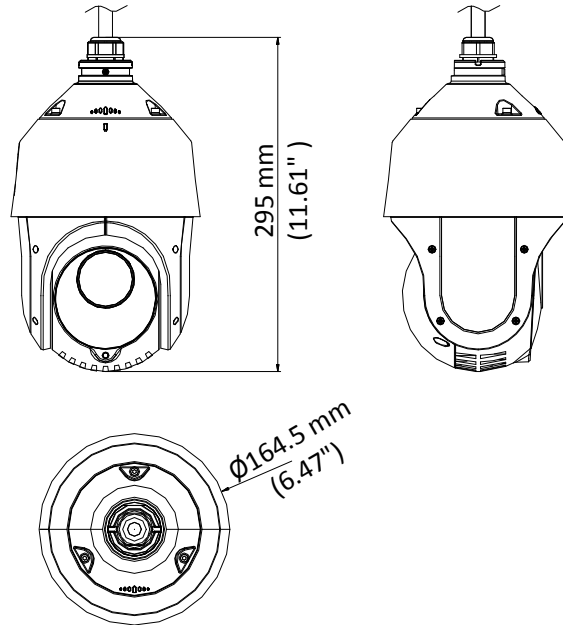

Order Model

DS-2AE4215TI-D(E)

Dimension