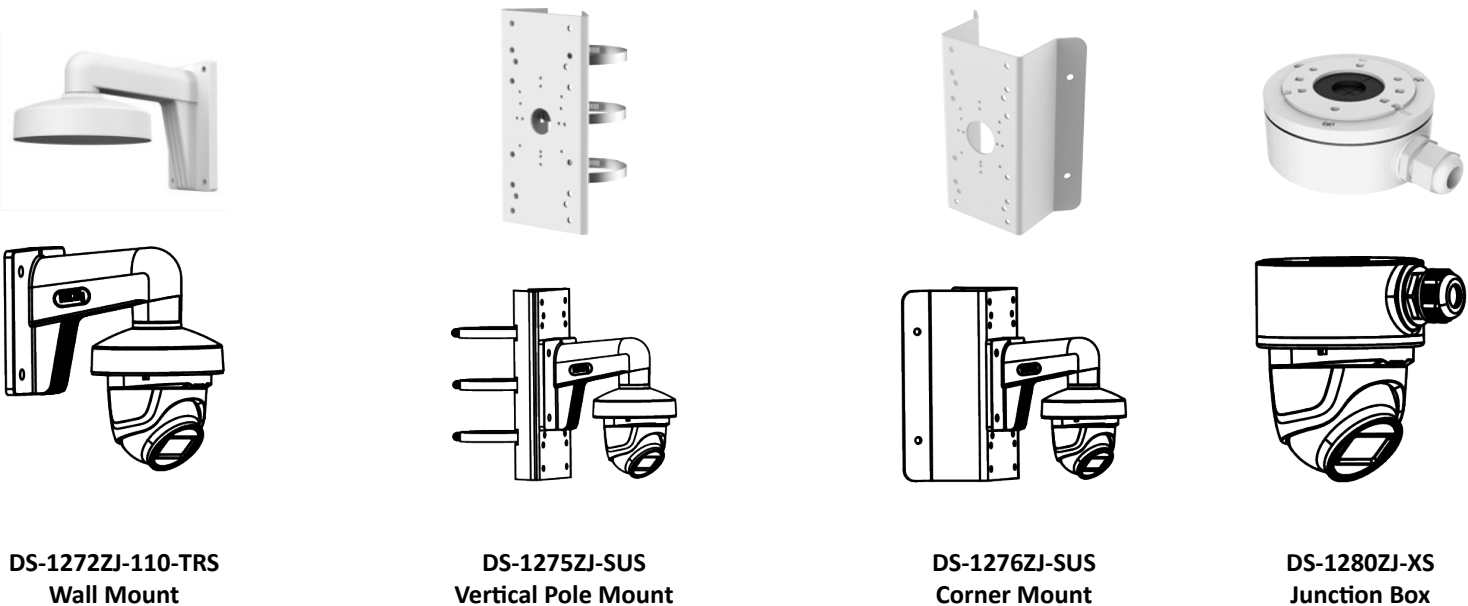

DS-2CE76D0T-ITMF (C) 2 MP Camera

- 2 MP, 1920 × 1080 resolution
- 2.8 mm, 3.6 mm, 6 mm fixed focal lens
- 4 in 1 video output (switchable TVI/AHD/CVI/CVBS)
- Smart IR, up to 30 m IR distance
- IP67

Specification

Camera	
Image Sensor	2 MP CMOS
Signal System	PAL/NTSC
Resolution	1920 (H) × 1080 (V)
Frame Rate	TVI: 1080P@30fps, 1080P@25fps CVI: 1080P@30fps, 1080P@25fps AHD: 1080P@30fps, 1080P@25fps CVBS: PAL/NTSC
Min. illumination	0.01 Lux@(F1.2, AGC ON), 0 Lux with IR
Shutter Time	PAL: 1/25 s to 1/50, 000 s NTSC: 1/30 s to 1/50, 000 s
Lens	2.8 mm, 3.6 mm, 6 mm fixed lens
Field of View	2.8 mm, horizontal FOV: 106.4°, vertical FOV: 57.9°, diagonal FOV: 124.6° 3.6 mm, horizontal FOV: 79.6°, vertical FOV: 43.5°, diagonal FOV: 93.7° 6 mm, horizontal FOV: 51.9°, vertical FOV: 30°, diagonal FOV: 58.8°
Lens Mount	M12
Day & Night	ICR
WDR (Wide Dynamic Range)	Digital WDR
Angle Adjustment	Pan: 0 to 360°, Tilt: 0 to 75°, Rotation: 0 to 360°
Menu	
Image Mode	STD/HIGH-SAT
AGC	Yes
Day/Night Mode	Auto/Color/BW (Black and White)
White Balance	Auto/Manual
AE (Auto Exposure) Mode	DWDR/BLC/HLC/Global
Noise Reduction	2D DNR
Language	English
Function	Brightness, Sharpness, Smart IR
Interface	
Video Output	Switchable TVI/AHD/CVI/CVBS
General	
Operating Conditions	-40 °C to 60 °C (-40 °F to 140 °F), humidity 90% or less (non-condensing)
Power Supply	12 VDC ± 25%
Power Consumption	Max.3 W
Protection Level	IP67
Material	Metal
IR Range	Up to 30 m
Communication	HIKVISION-C

General	
Dimensions	Φ 82.6 mm × 90 mm × 79.37 mm (Φ 3.25" × 3.54" × 3.12")
Weight	Approx. 290 g (0.64 lb.)

Available Model

DS-2CE76D0T-ITMF (C)

Dimension

Accessory

DS-1272ZJ-110-TRS
Wall Mount

DS-1275ZJ-SUS
Vertical Pole Mount