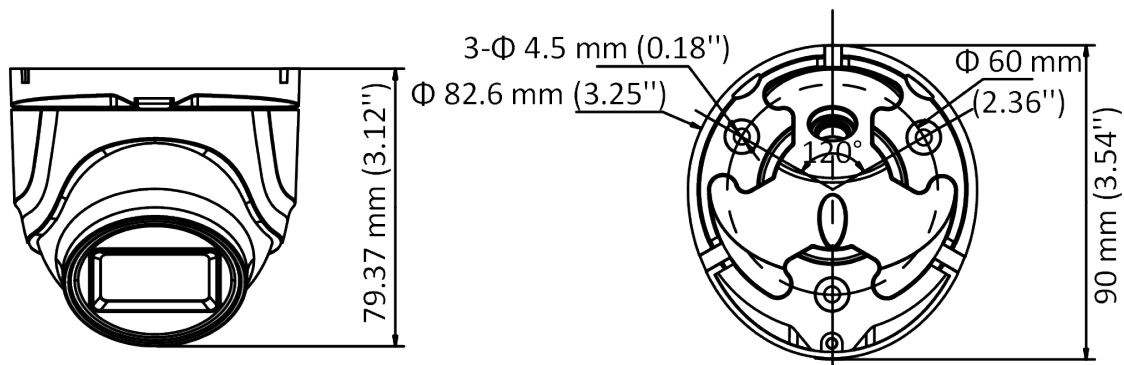

DS-2CE76D0T-ITMF (C) 2 MP Camera

- 2 MP, 1920 × 1080 resolution
- 2.8 mm, 3.6 mm, 6 mm fixed focal lens
- 4 in 1 video output (switchable TVI/AHD/CVI/CVBS)
- Smart IR, up to 30 m IR distance
- IP67

Specification

Camera	
Image Sensor	2 MP CMOS
Signal System	PAL/NTSC
Resolution	1920 (H) × 1080 (V)
Frame Rate	TVI: 1080P@30fps, 1080P@25fps CVI: 1080P@30fps, 1080P@25fps AHD: 1080P@30fps, 1080P@25fps CVBS: PAL/NTSC
Min. illumination	0.01 Lux@(F1.2, AGC ON), 0 Lux with IR
Shutter Time	PAL: 1/25 s to 1/50, 000 s NTSC: 1/30 s to 1/50, 000 s
Lens	2.8 mm, 3.6 mm, 6 mm fixed lens
Field of View	2.8 mm, horizontal FOV: 106.4°, vertical FOV: 57.9°, diagonal FOV: 124.6° 3.6 mm, horizontal FOV: 79.6°, vertical FOV: 43.5°, diagonal FOV: 93.7° 6 mm, horizontal FOV: 51.9°, vertical FOV: 30°, diagonal FOV: 58.8°
Lens Mount	M12
Day & Night	ICR
WDR (Wide Dynamic Range)	Digital WDR
Angle Adjustment	Pan: 0 to 360°, Tilt: 0 to 75°, Rotation: 0 to 360°
Menu	
Image Mode	STD/HIGH-SAT
AGC	Yes
Day/Night Mode	Auto/Color/BW (Black and White)
White Balance	Auto/Manual
AE (Auto Exposure) Mode	DWDR/BLC/HLC/Global
Noise Reduction	2D DNR
Language	English
Function	Brightness, Sharpness, Smart IR
Interface	
Video Output	Switchable TVI/AHD/CVI/CVBS
General	
Operating Conditions	-40 °C to 60 °C (-40 °F to 140 °F), humidity 90% or less (non-condensing)
Power Supply	12 VDC ± 25%
Power Consumption	Max.3 W
Protection Level	IP67
Material	Metal
IR Range	Up to 30 m
Communication	HIKVISION-C

General	
Dimensions	Φ 82.6 mm × 90 mm × 79.37 mm (Φ 3.25" × 3.54" × 3.12")
Weight	Approx. 290 g (0.64 lb.)

Available Model

DS-2CE76D0T-ITMF (C)

Dimension

Accessory

DS-1272ZJ-110-TRS
Wall Mount

DS-1275ZJ-SUS
Vertical Pole Mount