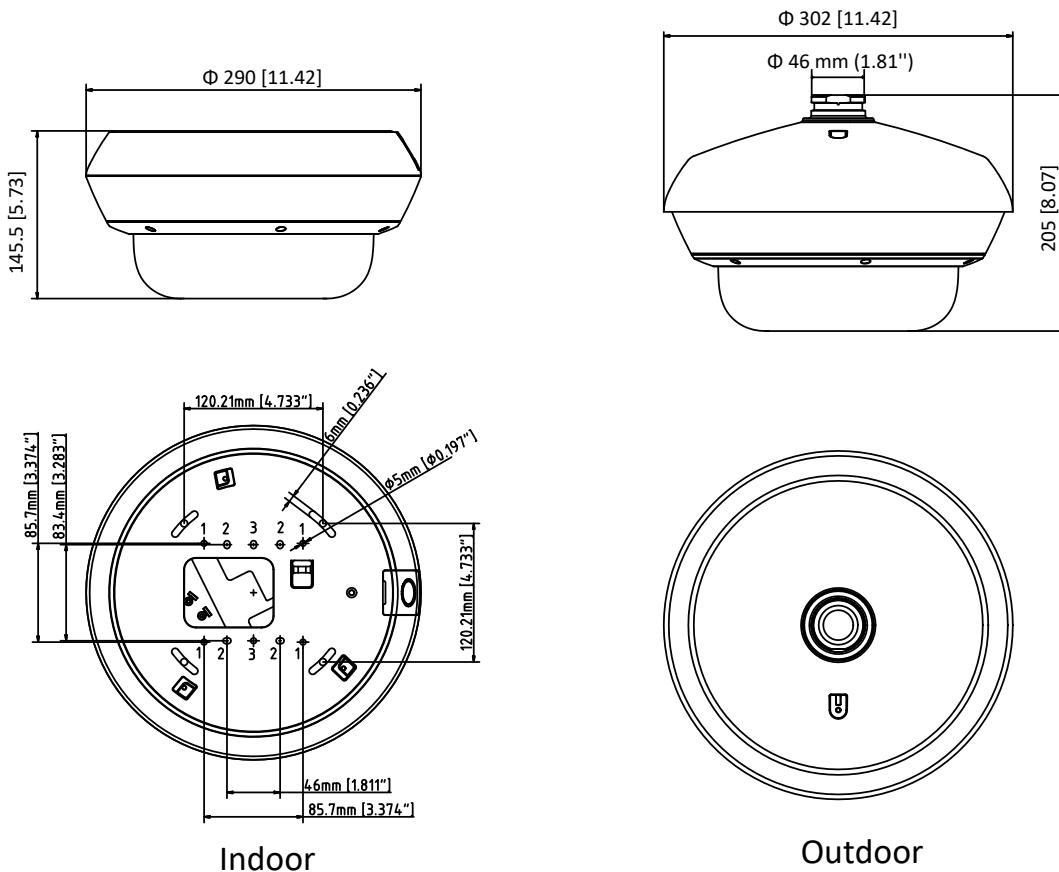

Dimensions	Camera: $\varnothing 290$ mm $\times$ 145.5 mm ( $\varnothing 11.42$ " $\times$ 5.73") Package: 453 mm $\times$ 393 mm $\times$ 385 mm (17.8" $\times$ 15.47" $\times$ 15.16")
Weight	Camera: Approx. 4.7 kg (10.3 lb.) With package: Approx. 7.7 kg (16.8 lb.)

## Dimensions

Distributed by