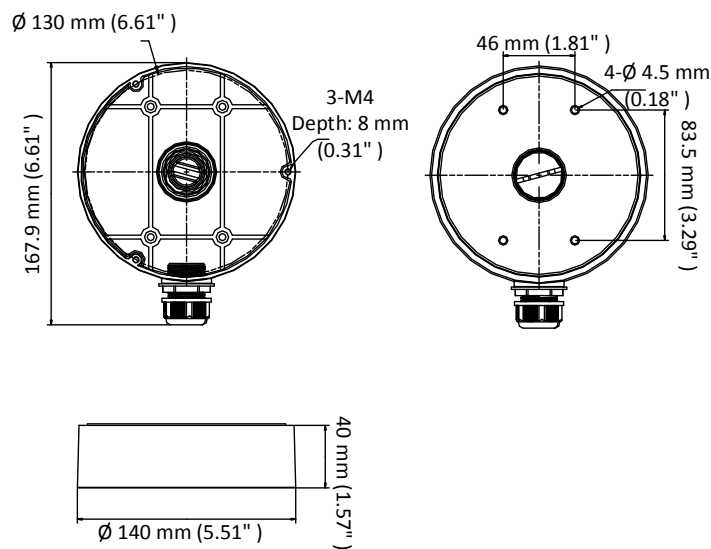

### Junction Box

#### Features

- Aluminum alloy with surface spray treatment
- Side inlet, and bottom inlet
- Interchangeable bottom waterproof cover, and side gland nut
- Applies to both indoor conditions, and outdoor conditions

#### Dimension

#### Parameter

Model	DS-1280ZJ-DM45
Parameters	Junction Box
Appearance	Hikvision White
Material	Aluminum Alloy
Dimension	$\Phi 140$ mm $\times$ 40 mm (5.51" $\times$ 1.57")
Weight	Approx.: 237 g (0.52 lb.)