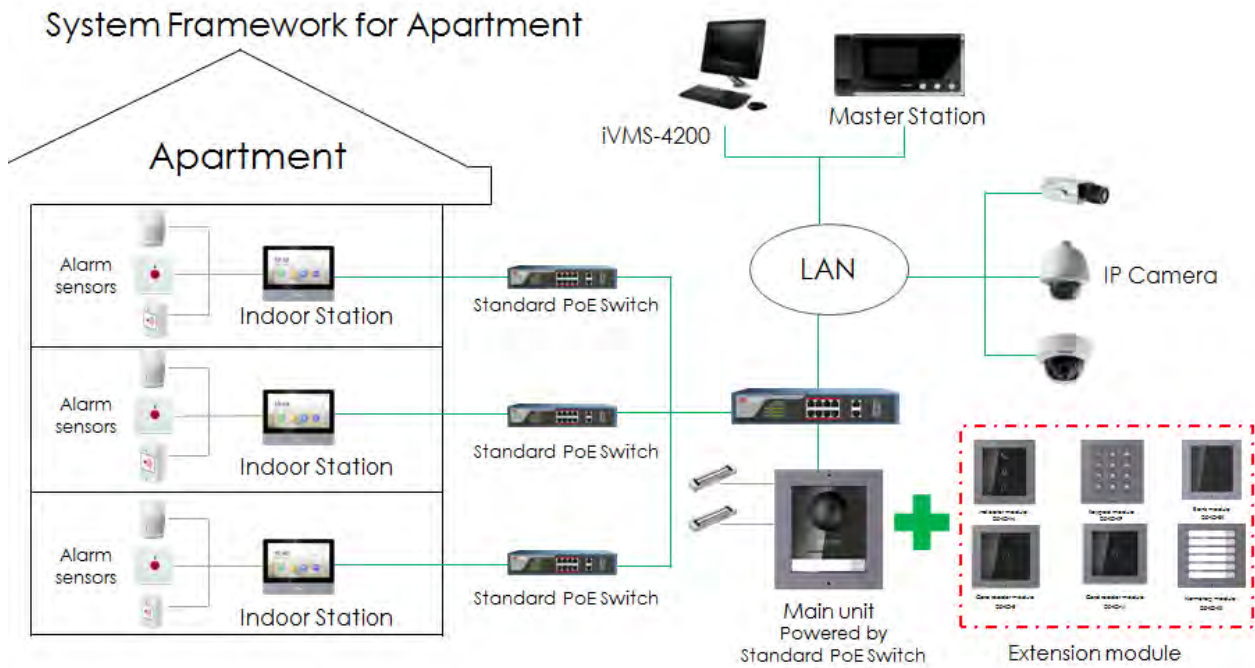

Typical Application