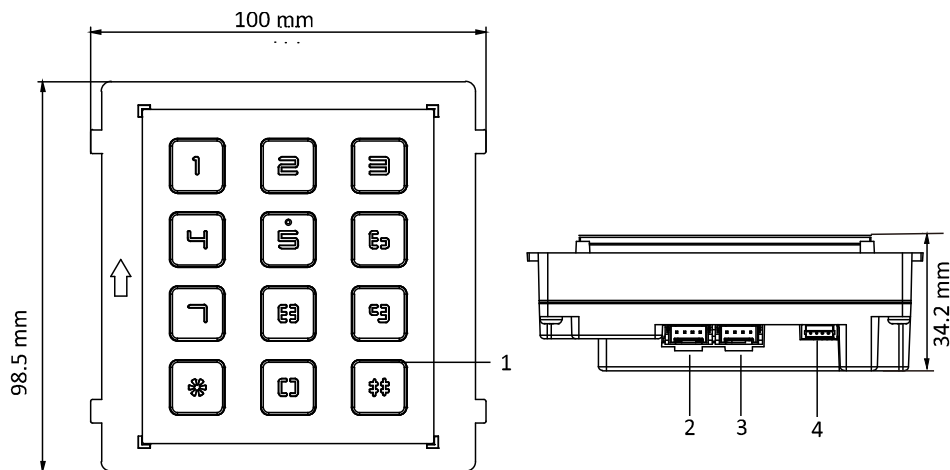

Specification

Model		DS-KD-KP
System parameters	Processor	Embedded MCU Processor
	Operation method	Physical Button
Interfaces	Module-connecting	2(1 Input, 1 Output)
	Debug	1
General	Physical button	12
	DIP Switch	8
	Power Input	12 VDC(Powered by the other module)
	Power Output	12 VDC(Powered for the other module)
	Power consumption	≤2 W
	Working temperature	-40° C to +55° C(-40° F to 131° F)
	Working humidity	10% to 95%
	Protection level	IP65, IK7
	Installation	Flush Mounting, Surface Mounting
	Dimensions (L × W × H)	98.5 mm × 100 mm × 34.2 mm (3.87" × 3.95" × 1.33")

Appearance and Interface

No.	Description
1	Button
2	Module-connecting Interface(output)
3	Module-connecting Interface(input)
4	Debug Port