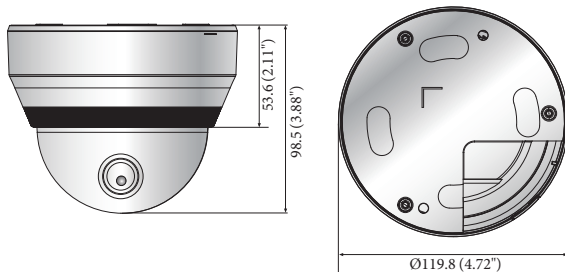

## Accessories (Optional)

	HCD-6070RN	HCD-6070RP
<b>VIDEO</b>		
Imaging Device	1/2.8" 2M CMOS	
Total Pixels	1,945(H) x 1,109(V) 2.16M pixels	
Effective Pixels	1,945(H) x 1,097(V) 2.13M pixels	
Scanning System	Progressive Scan	
Min. Illumination	Color : 0.11 Lux (F1.6, 1/30sec) B/W : 0 Lux (IR LED on)	
S / N Ratio	52dB (AGC Off, Weight On)	
Video Output	BNC (AHD / TVI / CVI / CVBS selectable)	
Resolution	1920 x 1080	
Max. Framerate	30fps@1080p(N)	25fps@1080p(P)
<b>PAN / TILT / ROTATE</b>		
Pan / Tilt / Rotate Range	0° ~ 350° / 0° ~ 67° / 0° ~ 355°	
<b>LENS TYPE</b>		
Focal Length (Zoom Ratio)	3.2 ~ 10mm (3.1x) varifocal	
Max. Aperture Ratio	F1.6	
Angular Field of View	H : 110.2°(Wide) ~ 32°(Tele) / V : 55.4°(Wide) ~ 18°(Tele) / D : 128.4°(Wide) ~ 36.6°(Tele)	
Min. Object Distance	0.5m (1.64ft)	
Focus Control	Manual	
Lens Type	DC Auto Iris	
Mount Type	Board-in Type	
<b>OPERATIONAL</b>		
On Screen Display	Multi-language support (16) English, Japanese, Spanish, French, Portuguese, Korean, German, Italian, Russian, Polish, Czech, Romanian, Serbian, Swedish, Danish, Turkish	
Camera Title	Off / On (Displayed 15 Characters)	
Day & Night	Auto (ICR) / Color / B/W	
Backlight Compensation	Off / User BLC / HLC / WDR	
Wide Dynamic Range	120dB	
Digital Noise Reduction	SSNRIV (Off / On)	
Defog	Off / Auto / Manual	
Motion Detection	Off / On (4-zones)	
Privacy Masking	Off / On (8 zones rectangle)	
Gain Control	Off / Low / Middle / High / Very High	
White Balance	ATW / Outdoor / Indoor (4,500K° ~ 8,500K°) / Manual / AWC (1,800K° ~ 10,500K°)	
Electronic Shutter Speed	1sec ~ 1/12,000sec	
Reverse	Off / H-Rev / V-Rev / HV-Rev	
Profile	Basic, Day & Night, Backlight, ITS, Indoor, User	
Alarm	(MD) Output 1	
Remote Control Interface	Coaxial	
Protocol	AHD : ACP (AHD Coax Protocol), CVBS : Pelco-C (Coaxitron), CCP (CVI Coax Protocol), TCP (TVI Coax Protocol)	
IR Distance	20m (65.62ft)	
Video Transmission Distance	500m (5C2V Coaxial Cable)	
<b>ENVIRONMENTAL</b>		
Operating Temperature / Humidity	-10°C ~ +55°C (+14°F ~ +131°F) / Less than 90% RH	
<b>ELECTRICAL</b>		
Input Voltage / Current	Dual (24V AC ±10% & 12V DC ±10%)	
Power Consumption	4.2W	
<b>MECHANICAL</b>		
Color / Material	Ivory / Plastic	
Dimensions (WxH)	Ø119.8 x 98.5mm (Ø4.72" x 3.88")	
Weight	320g (0.71 lb)	