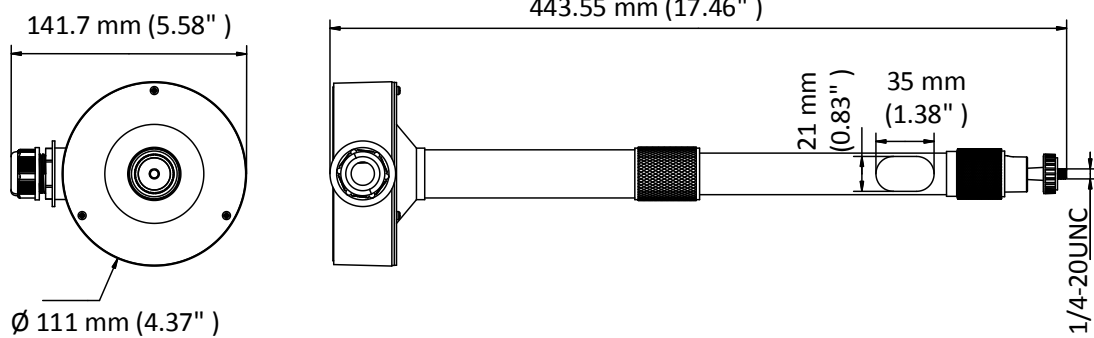

DS-1297ZJ-BS

Table Mount

Features

- Aluminum alloy with surface spray treatment
- Junction box design facilitates cable routing
- Direct installation method

Dimension

Available Model

DS-1297ZJ-BS

Parameter

| Model | DS-1297ZJ-BS |
|------------|--|
| Parameters | Table Mount |
| Appearance | Hikvision White |
| Material | Aluminum Alloy |
| Dimension | Ø 111 mm × 141.7 mm × 443.55 mm (Ø 4.37" × 5.58" × 17.46") |
| Weight | Approx. 470 g (1.04 lb.) |

Notes

- The mount should be installed on the flat surface.
- The wall must be capable of supporting at least 3 times as much as the total weight of the camera, and the mount.
- The maximum load capacity of the mount is 1.5 kg (3.3 lb.).