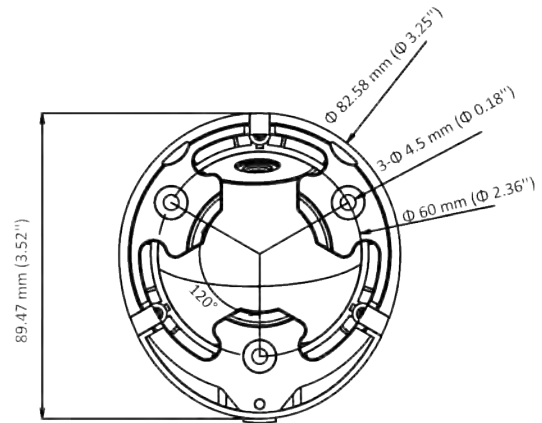

DS-2CE56D0T-IRMF (C) 2 MP Camera

- 2 MP, 1920 × 1080 resolution
- 2.8 mm, 3.6 mm, 6 mm fixed focal lens
- 4 in 1 video output (switchable TVI/AHD/CVI/CVBS)
- Smart IR, up to 25 m IR distance
- IP67

Specification

Camera	
Image Sensor	2 MP CMOS
Signal System	PAL/NTSC
Resolution	1920 (H) × 1080 (V)
Frame Rate	TVI: 1080P@30fps, 1080P@25fps CVI: 1080P@30fps, 1080P@25fps AHD: 1080P@30fps, 1080P@25fps CVBS: PAL/NTSC
Min. illumination	0.01 Lux@(F1.2, AGC ON), 0 Lux with IR
Shutter Time	PAL: 1/25 s to 1/50, 000 s NTSC: 1/30 s to 1/50, 000 s
Lens	2.8 mm, 3.6 mm, 6 mm fixed lens
Field of View	2.8 mm, horizontal FOV: 106.4°, vertical FOV: 57.9°, diagonal FOV: 124.6° 3.6 mm, horizontal FOV: 79.6°, vertical FOV: 43.5°, diagonal FOV: 93.7° 6 mm, horizontal FOV: 51.9°, vertical FOV: 30°, diagonal FOV: 58.8°
Lens Mount	M12
Day & Night	ICR
WDR (Wide Dynamic Range)	Digital WDR
Angle Adjustment	Pan: 0 to 360°, Tilt: 0 to 75°, Rotation: 0 to 360°
Menu	
Image Mode	STD/HIGH-SAT
AGC	Yes
Day/Night Mode	Auto/Color/BW (Black and White)
White Balance	Auto/Manual
AE (Auto Exposure) Mode	DWDR/BLC/HLC/Global
Noise Reduction	2D DNR
Language	English
Function	Brightness, Sharpness, Smart IR
Interface	
Video Output	Switchable TVI/AHD/CVI/CVBS
General	
Operating Conditions	-40 °C to 60 °C (-40 °F to 140 °F), humidity 90% or less (non-condensing)
Power Supply	12 VDC ± 25%
Power Consumption	Max. 3 W
Protection Level	IP67
Material	Metal
IR Range	Up to 25 m
Communication	HIKVISION-C

General	
Dimensions	89.47 mm × 67.6 mm (3.52" × 2.70")
Weight	Approx. 250 g (0.55 lb.)

Available Model

DS-2CE56D0T-IRMF (C)

Dimension

Accessory

DS-1272ZJ-110-TRS
Wall Mount

DS-1275ZJ-SUS
Vertical Pole Mount