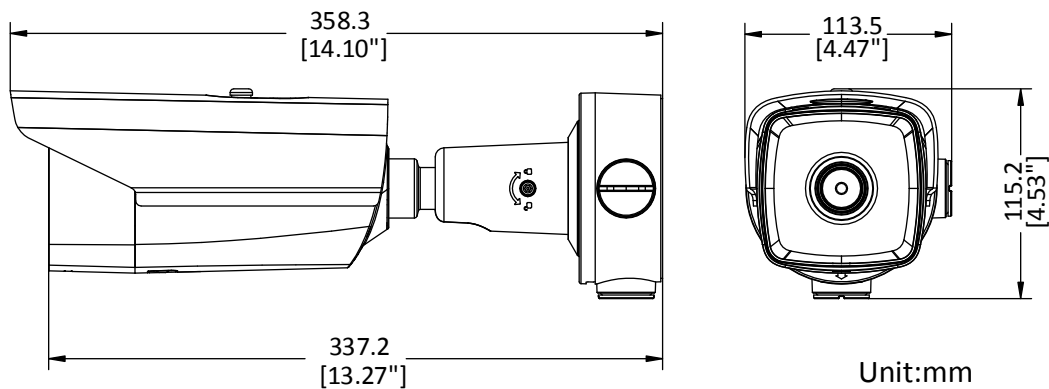

Available Model

DS-2TD2137-10/P

Dimension

Distributed by

**HIKVISION®****Headquarters**

No.555 Qianmo Road, Binjiang District,
Hangzhou 310051, China
T +86-571-8807-5998
overseasbusiness@hikvision.com

Hikvision USA
T +1-909-895-0400
sales.usa@hikvision.com