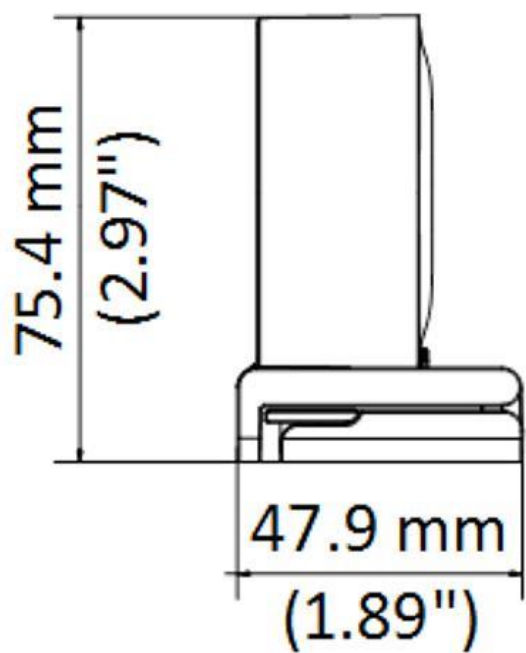

White Balance	Auto
Interface	
Operating System	Recommended systems Windows 7/8/10/11 (resolution higher than 1080P is only available in Windows 8.1 and above version) Android 8.1 and above version Linux 4.14 and above version macOS 10.12 and above version Chrome OS
Built-in Microphone	2 built-in microphones, picking up sounds in the radius up to 7 m
Indicator	White: Working
Cable	Type C to Type A interface (with type A to type C adapter on the cable)
Device Interface	USB Type C interface
General	
Package Dimension	166 mm × 96 mm × 75.5 mm (6.54" × 3.78" × 2.97")
With Package Weight	Approx. 536 g (1.18 lb.)
Color	White, black
Operating Conditions	-10 °C to 45 °C (14 °F to 113°F). Humidity: 90% or less (non-condensing)
Power Supply	5 VDC ± 5% (USB interface), max. 4.5 W
Material	Plastic
Dimension	75.4 mm × 59.9 mm × 47.9 mm (2.97" × 2.36" × 1.89")
Weight	Approx. 109 g (0.24 lb.)
Packing List	tripod × 1 privacy cover × 1 USB 2.0 cable (2 m) × 1 Type C to Type A interface × 1 Multilingual Quick Start Guide × 1 QR code paper card for User Manual × 1

▪ Available Model

iDS-UL4P(Black)

iDS-UL4P

▪ Dimension

Headquarters

No.555 Qianmo Road, Binjiang District,
Hangzhou 310051, China
T +86-571-8807-5998
www.hikvision.com

Follow us on social media to get the latest product and solution information.