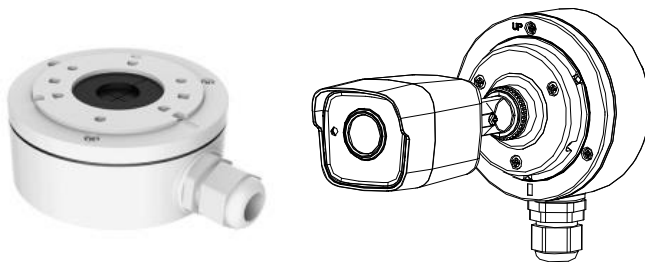

## DS-2CE16H0T-ITPF 5 MP Bullet Camera

### Key Features

- 5 MP high performance COMS
- 2560 × 1944 resolution
- 2.8 mm, 3.6 mm, 6 mm fixed lens
- EXIR 2.0, smart IR, up to 20 m IR distance
- OSD menu, 2D DNR, DWDR
- 4 in 1 video output (switchable TVI/AHD/CVI/CVBS)
- IP67
- Up the coax (HIKVISION-C)

## Specification

<b>Camera</b>	
Image Sensor	5 MP CMOS image sensor
Resolution	2560 (H) × 1944 (V)
Min. Illumination	Color: 0.01 Lux @ (F1.2, AGC ON), 0 Lux with IR
Shutter Time	PAL: 1/25 s to 1/50, 000 s NTSC: 1/30 s to 1/50, 000 s
Lens	2.8 mm, 3.6 mm, 6 mm fixed lens
Horizontal Field of View	85.5° (2.8 mm), 80.1° (3.6 mm), 57.1° (6 mm)
Lens Mount	M12
Day & Night	IR cut filter
Angle Adjustment	Pan: 0° to 360°; Tilt: 0° to 180°; Rotate: 0° to 360°
Synchronization	Internal synchronization
Frame Rate	PAL: 5 MP@20fps, 4 MP@25fps, 1080p@25fps NTSC: 5 MP@20fps, 4 MP@30fps, 1080p@30fps
<b>Menu</b>	
AGC	Support
D/N Mode	Auto/Color/BW (Black and White)
White Balance	ATW/MWB
BLC	Support
DWDR (Digital Wide Dynamic Range)	Support
Language	English
Functions	Brightness, Sharpness, DNR , Mirror, Smart IR
<b>Interface</b>	
Video Output	1 HD analog output
Switch Button	TVI/AHD/CVI/CVBS
<b>General</b>	
Operating Conditions	-40 °C to 60 °C (-40 °F to 140 °F), humidity: 90% or less (non-condensation)
Power Supply	12 VDC ±25%
Power Consumption	Max. 4.3 W
Protection Level	IP67
Material	Plastic
IR Range	Up to 20 m
Communication	Up the coax, Protocol: HIKVISION-C (TVI output)
Dimensions	58 mm × 61 mm × 163 mm (2.28" × 2.40" × 6.42")
Weight	Approx. 350 g (0.77 lb.)

**Order Model**

DS-2CE16H0T-ITPF

**Dimension**

**Accessory**

DS-1280ZJ-XS Junction Box

Distributed by

**HIKVISION**

**Headquarters**