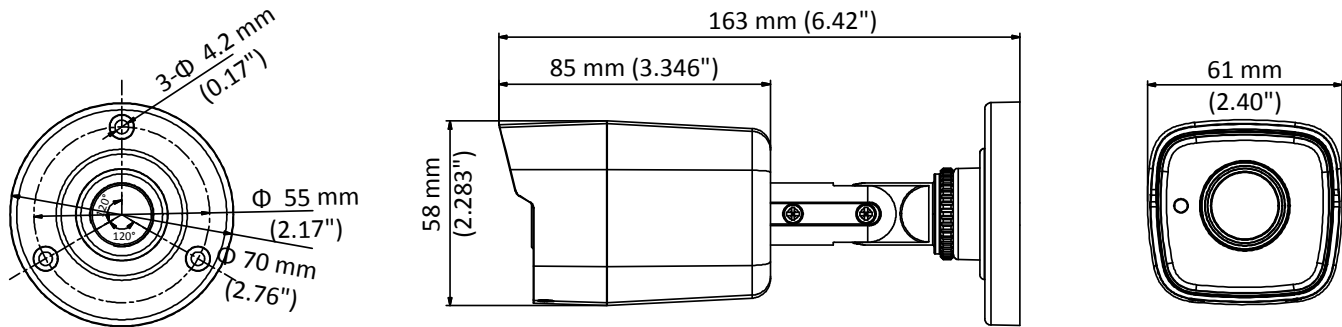

Order Model

DS-2CE16H0T-ITPF

Dimension