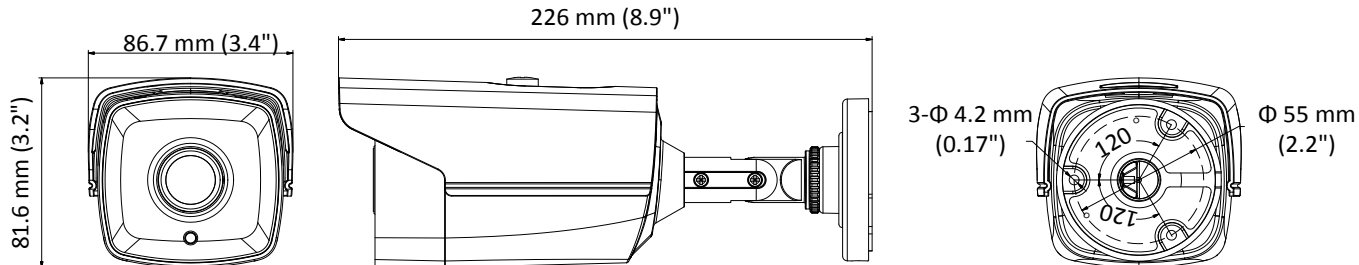

### Key Features

- 2.0 megapixel high-performance CMOS
- HD analog output, up to 1080p resolution
- 2.8 mm, 3.6 mm, 6 mm, 8 mm, 12 mm fixed focal lens
- True Day/Night
- EXIR 2.0, smart IR, up to 40 m IR distance
- IP66
- PoC.af
- Up the coax (HIKVISION-C)

## Specification

<b>Camera</b>	
Image Sensor	2.0 megapixel progressive scan CMOS
Signal System	PAL/NTSC
Frame Rate	PAL: 1080p@25fps NTSC: 1080p@30fps
Resolution	1920 (H) × 1080 (V)
Min. illumination	0.01 Lux@(F1.2, AGC ON), 0 Lux with IR
Shutter Time	PAL: 1/25 s to 1/50, 000 s NTSC: 1/30 s to 1/50, 000 s
Lens	2.8 mm, 3.6 mm, 6 mm, 8 mm, 12 mm fixed lens
Horizontal Field of View	103.55° (2.8 mm), 82.63° (3.6 mm), 54.38° (6 mm), 37.96° (8 mm), 24.36° (12 mm)
Lens Mount	M12
Day & Night	IR cut filter
Angle Adjustment	Pan: 0° to 360°, Tilt: 0° to 180°, Rotate: 0° to 360°
Synchronization	Internal synchronization
<b>Menu</b>	
AGC	Low/middle/high
Day/Night Mode	Smart/color/BW(Black and White)
Backlight Compensation	Yes
DWDR	Yes
Language	English, Chinese
Functions	Brightness, Sharpness, DNR, Mirror
<b>Interface</b>	
Video Output	1 HD analog output/1 Vp-p composite output (75Ω/BNC)
<b>General</b>	
Operating Conditions	-40 °C to 60 °C (-40 °F to 140 °F), humidity: 90% or less (non-condensation)
Power Supply	12 VDC ± 30%/PoC.af
Power Consumption	Max. 4 W
Ingress Protection	IP66
Material	Front cover: Metal Main Body: Plastic Bracket: Metal
IR Range	Up to 40 m
Communication	Up the coax, Protocol: HIKVISION-C (TVI output)
Dimensions	86.7 mm × 81.6 mm × 226 mm(3.4" × 3.2" × 8.9")
Weight	Approx. 430 g (0.95 lb)

## Dimension