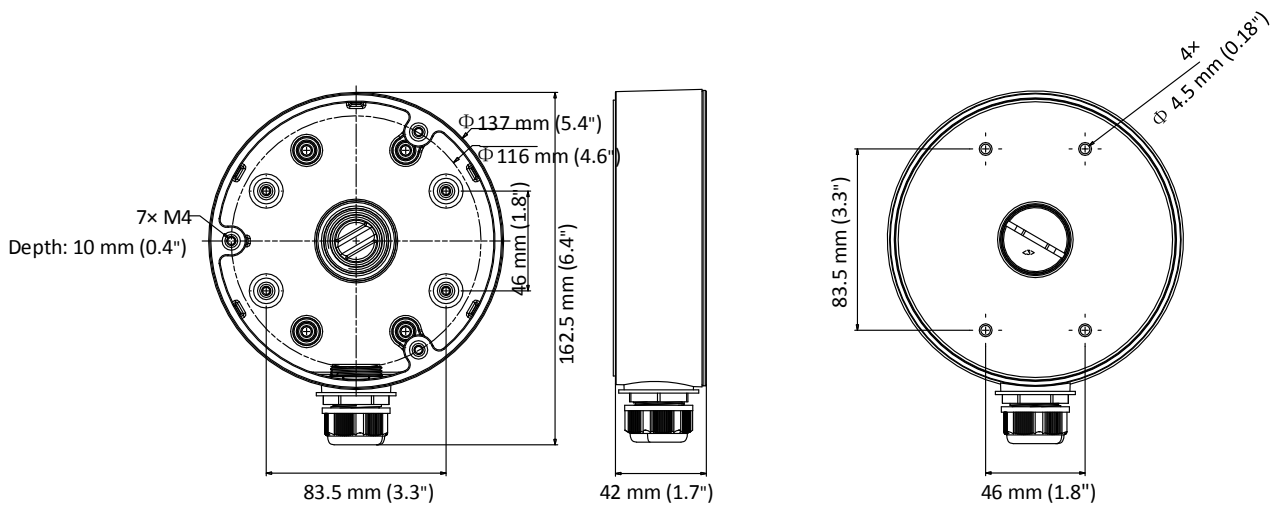

DS-1280ZJ-BQ30

Junction Box for Dome Camera

Features

- Aluminum alloy material with surface spray treatment
- Side outlet and bottom outlet
- The bottom waterproof cover and the side gland nut are interchangeable
- Waterproof design

Dimension

Available Model

DS-1280ZJ-PT6

Parameter

Model	DS-1280ZJ-PT6
Parameters	Wall Mounting for Dome Camera
Appearance	Hikvision White
Material	Aluminum Alloy
Dimension	Φ 137 mm × 42 mm (5.4" × 1.7")
Weight	280 g (0.62 lb.)

Notes

- The Junction box should be installed on the flat surface.
- Waterproof rubber is necessary for outdoor application.
- The wall must be capable of supporting at least 3 times as much as the total weight of the camera and the mounting bracket.
- The maximum load capacity of the bracket is 4.5KG (9.9 lb.).