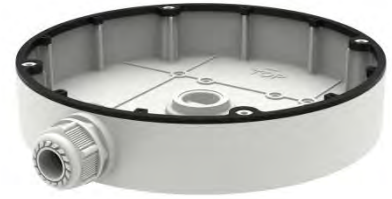

DS-1280ZJ-BQ30

Junction Box for Dome Camera

Features

- Aluminum alloy material with surface spray treatment
- Side outlet and bottom outlet
- The bottom waterproof cover and the side gland nut are interchangeable
- Waterproof design

Dimension

Available Model

DS-1280ZJ-PT6

Parameter

Model	DS-1280ZJ-PT6
Parameters	Wall Mounting for Dome Camera
Appearance	Hikvision White
Material	Aluminum Alloy
Dimension	Φ 137 mm × 42 mm (5.4" × 1.7")
Weight	280 g (0.62 lb.)

Notes

- The Junction box should be installed on the flat surface.
- Waterproof rubber is necessary for outdoor application.
- The wall must be capable of supporting at least 3 times as much as the total weight of the camera and the mounting bracket.
- The maximum load capacity of the bracket is 4.5KG (9.9 lb.).