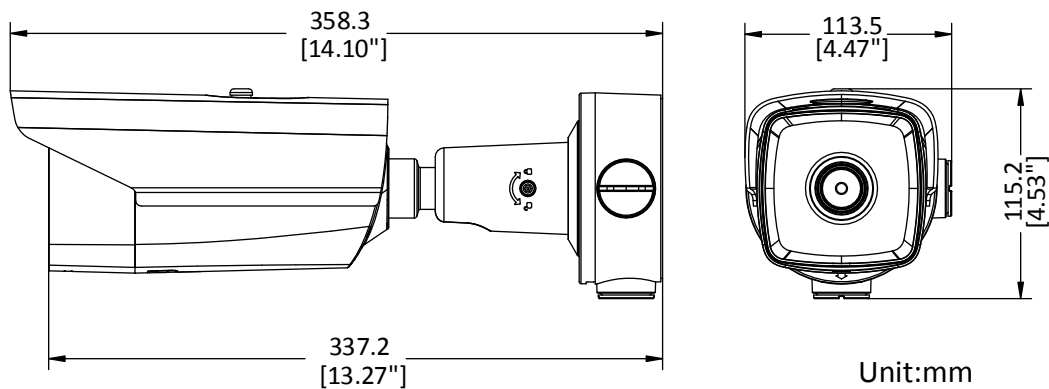

Detection Range Table

* The table is only for reference, the performance may vary from camera to camera.

Smart functions Range

Different targets trigger the VCA events within different range limits.

VCA Range (Vehicles: 1.4×4.0m)	VCA Range (Humans: 1.8×0.5m)	Temperature Measurement (Object:2×2 m)	Temperature measurement (Object:1×1 m)	Fire Detection (Object:2×2 m)	Fire Detection (Object:1×1 m)
120 m	40 m	94 m	47 m	235 m	118 m

Wide Range Coverage

There is range limit for detecting, recognizing, and identifying human/vehicle targets.

Detection Range (Vehicles: 1.4×4.0m)	Detection Range (Humans: 1.8×0.5m)	Recognition Range (Vehicles: 1.4×4.0m)	Recognition Range (Humans: 1.8×0.5m)	Identification Range (Vehicles: 1.4×4.0m)	Identification Range (Humans: 1.8×0.5m)
360 m	117 m	90 m	29 m	45 m	15 m

Available Model

DS-2TD2137-4/P

Dimension