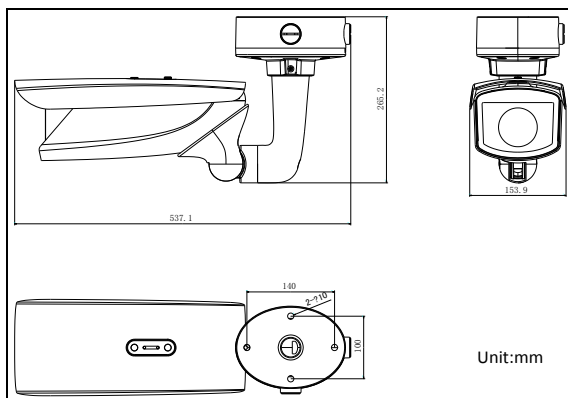

DS-1340HZ

Indoor and Outdoor Housing

Key Features:

- Self-contained three-axis adjustment bracket, support wall mounting, pole mounting and pendent mounting.
- Self-contained Ethernet port, power and data integration cable
- Built-in automatic temperature control system to ensure stable running.
- Up to IP66 protection level, suitable for indoor and outdoor environment
- With junction Box, convenient for wiring.
- Impact Protection is up to IK10

Order Model:

DS-1340HZ

Dimension:

Installation:

Wall Mount, Pendent Mount, Pole Mount

Specification:

Model	DD-1340HZ
Parameter	Indoor and Outdoor Housing
Power Supply	12V/2A
Protection Level	IP66
Power Consumption	Max.5W
Impact Protection	IK10
Material	Aluminum alloy
Dimension (mm)	537.1 × 153.9 × 255.2mm
Weight	5300g