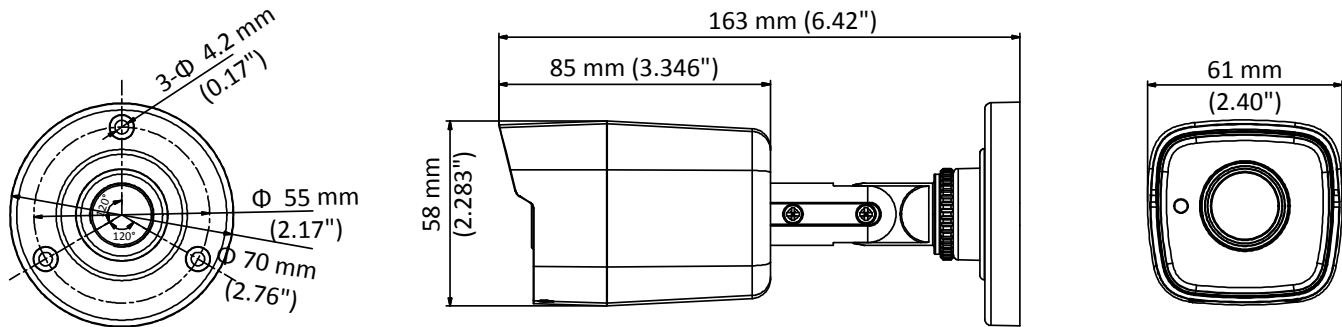

Order Model

DS-2CE16H0T-ITPF

Dimension