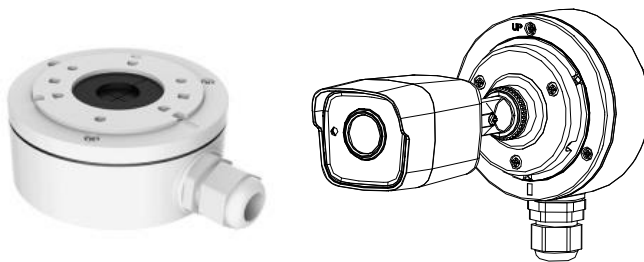

DS-2CE16H0T-ITPF 5 MP Bullet Camera

Key Features

- 5 MP high performance COMS
- 2560 × 1944 resolution
- 2.8 mm, 3.6 mm, 6 mm fixed lens
- EXIR 2.0, smart IR, up to 20 m IR distance
- OSD menu, 2D DNR, DWDR
- 4 in 1 video output (switchable TVI/AHD/CVI/CVBS)
- IP67
- Up the coax (HIKVISION-C)

Specification

Camera	
Image Sensor	5 MP CMOS image sensor
Resolution	2560 (H) × 1944 (V)
Min. Illumination	Color: 0.01 Lux @ (F1.2, AGC ON), 0 Lux with IR
Shutter Time	PAL: 1/25 s to 1/50, 000 s NTSC: 1/30 s to 1/50, 000 s
Lens	2.8 mm, 3.6 mm, 6 mm fixed lens
Horizontal Field of View	85.5° (2.8 mm), 80.1° (3.6 mm), 57.1° (6 mm)
Lens Mount	M12
Day & Night	IR cut filter
Angle Adjustment	Pan: 0° to 360°; Tilt: 0° to 180°; Rotate: 0° to 360°
Synchronization	Internal synchronization
Frame Rate	PAL: 5 MP@20fps, 4 MP@25fps, 1080p@25fps NTSC: 5 MP@20fps, 4 MP@30fps, 1080p@30fps
Menu	
AGC	Support
D/N Mode	Auto/Color/BW (Black and White)
White Balance	ATW/MWB
BLC	Support
DWDR (Digital Wide Dynamic Range)	Support
Language	English
Functions	Brightness, Sharpness, DNR , Mirror, Smart IR
Interface	
Video Output	1 HD analog output
Switch Button	TVI/AHD/CVI/CVBS
General	
Operating Conditions	-40 °C to 60 °C (-40 °F to 140 °F), humidity: 90% or less (non-condensation)
Power Supply	12 VDC ±25%
Power Consumption	Max. 4.3 W
Protection Level	IP67
Material	Plastic
IR Range	Up to 20 m
Communication	Up the coax, Protocol: HIKVISION-C (TVI output)
Dimensions	58 mm × 61 mm × 163 mm (2.28" × 2.40" × 6.42")
Weight	Approx. 350 g (0.77 lb.)

Order Model

DS-2CE16H0T-ITPF

Dimension

Accessory

DS-1280ZJ-XS Junction Box

Distributed by

HIKVISION

Headquarters