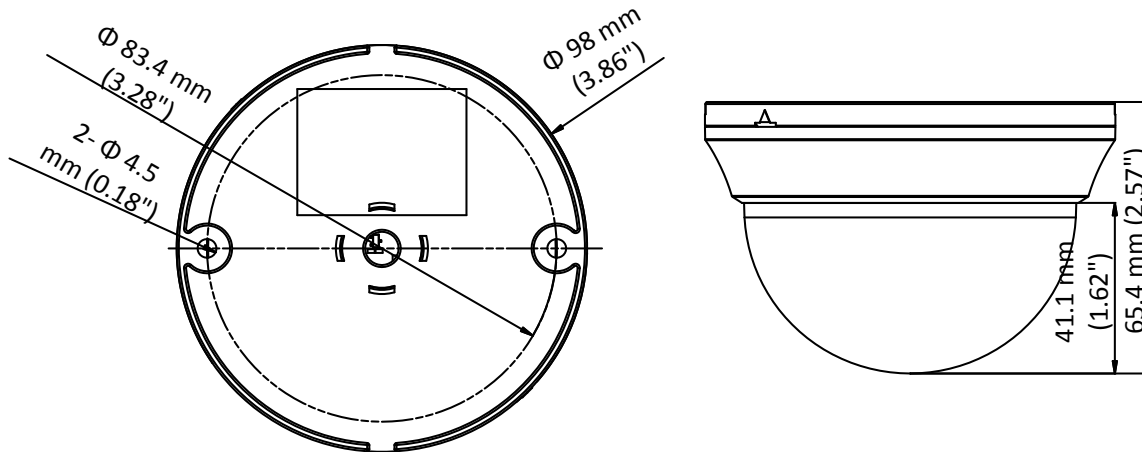

## Specifications

<b>Camera</b>	
Image Sensor	1 MP CMOS image sensor
Signal System	PAL/NTSC
Effective Pixels	1296 (H) × 732 (V)
Min. illumination	0.1 Lux@(F1.2,AGC ON),0 Lux with IR
Shutter Time	1/25 (1/30) s to 1/50,000 s
Lens	2.8 mm, 3.6 mm, 6 mm optional
	Field of view: 70.9°(3.6 mm), 92°(2.8 mm), 56.7°(6 mm)
Lens Mount	M12
Day & Night	ICR
Angle Adjustment	Pan: 0° to 350°, Tilt: 0° to 70°, Rotation: 0° to 350°
Synchronization	Internal synchronization
Video Frame Rate	720p@25fps/720p@30fps
HD Video Output	1 analog HD output
S/N Ratio	>62 dB
<b>General</b>	
Operating Conditions	-40 °C to 60 °C (-40 °F to 140 °F), Humidity: 90% or less (non-condensation)
Power Supply	12 V DC ± 15%
Power Consumption	Max. 4 W
IR Range	Up to 20 m
Dimensions	Φ 98 mm × 65.4 mm (3.86" × 2.57")
Weight	240 g (0.53 lb.)

## Dimensions