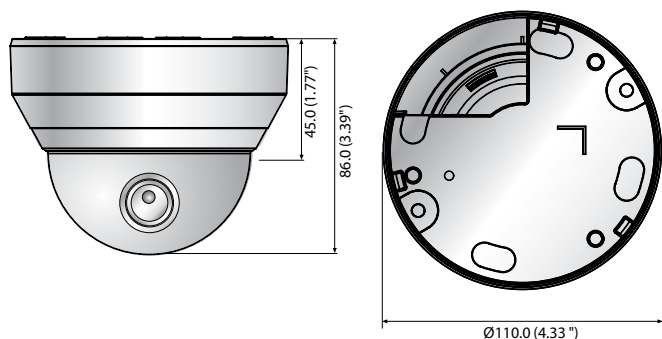

Dimensions

Unit: mm (inch)