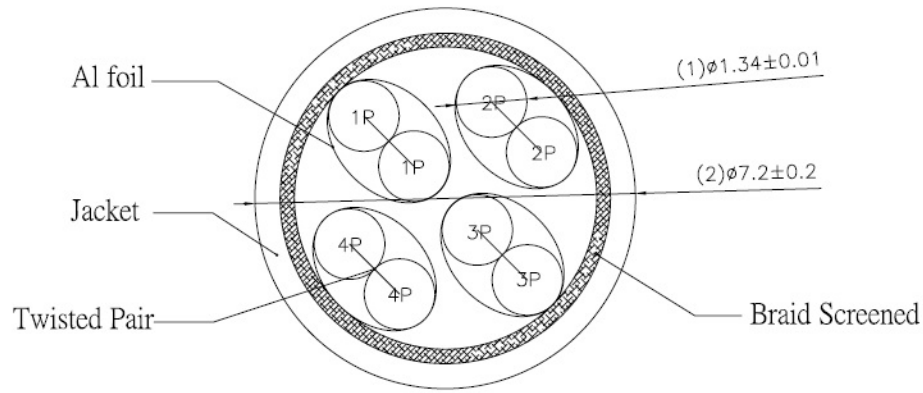

1 2 3 4 5 6

A

A

SCALE 8/1