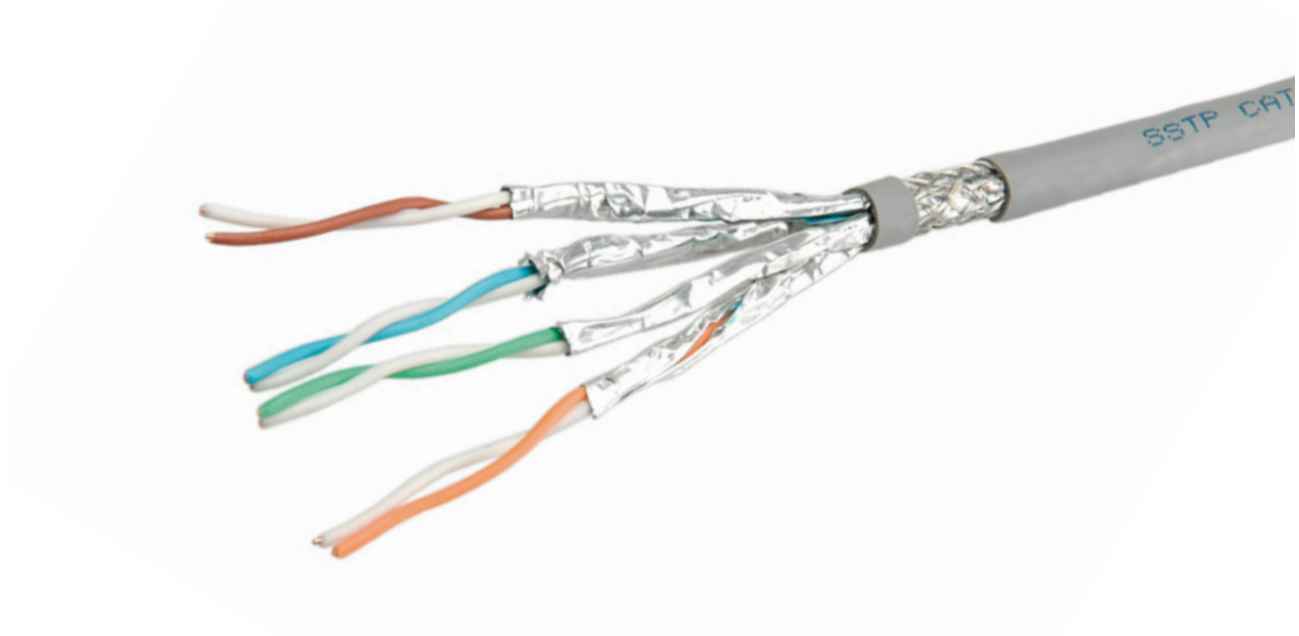

rotronic

Datenblatt - Fiche technique - Data sheet

21.15.0001

ROLINE S/FTP-(PiMF-) Kabel Kat.7 Massivdraht, AWG23, 100m

ROLINE Câble S/FTP (PiMF) Cat.7 rigide, 100m

ROLINE S/FTP PiMF Cable Cat.7, Solid Wire, 100m

C

SCALE 1/1

roline S/FTP INSTALL CABLE 23AWG 4PR IEC61156-5 600MHz XXXXXX-X XXXXM

21.15.0001	100M	grey
21.15.0003	305M	grey

Specifications:

- 1.Wiring:T568B
- 2.Copper conductor:23AWG
- 3.XXXXXXX-X: Batch Number
- 4.XXXXXM: Cable length
- 5.Print legend: Black cable with white printing all other cable with blue printing
- 6.Material of jacket: PVC