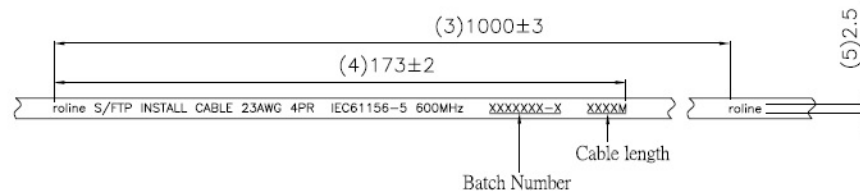

rotronic

Datenblatt - Fiche technique - Data sheet

21.15.0001

ROLINE S/FTP-(PiMF-) Kabel Kat.7 Massivdraht, AWG23, 100m

ROLINE Câble S/FTP (PiMF) Cat.7 rigide, 100m

ROLINE S/FTP PiMF Cable Cat.7, Solid Wire, 100m

1 2 3 4 5 6

A

A

SCALE 8/1

B

B

SCALE 1/2

C

C

SCALE 1/1

roline S/FTP INSTALL CABLE 23AWG 4PR IEC61156-5 600MHz XXXXXX-X XXXXM

21.15.0001	100M	grey
21.15.0003	305M	grey

Specifications:

- 1.Wiring:T568B
- 2.Copper conductor:23AWG
- 3.XXXXXXX-X: Batch Number
- 4.XXXXXM: Cable length
- 5.Print legend: Black cable with white printing all other cable with blue printing
- 6.Material of jacket: PVC