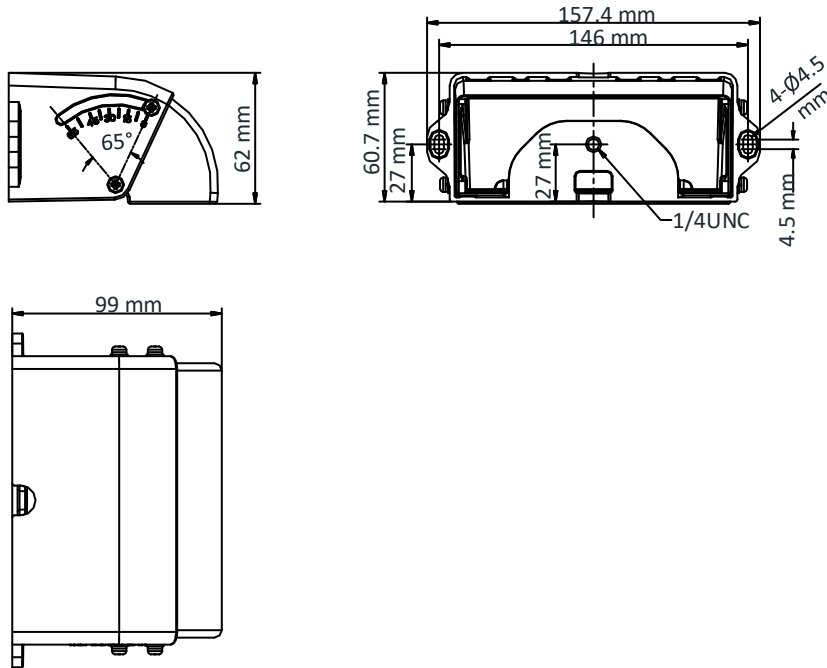

DS-2272ZJ-KL(White)

Wall Mount

Feature

- Supports wall mounting and ceiling mounting
- Adjustable tilt angle from 0° to 65°
- Applies to people counting camera

Dimension

Available Model

DS-2272ZJ-KL(White)

Parameter

Model	DS-2272ZJ-KL(White)
Parameters	Wall Mount
Appearance	White
Material	Aluminum Alloy
Dimension	157.4 mm × 99 mm × 62 mm (6.20" × 3.90" × 2.44")
Weight	285.8 g (0.63 lb.)

Note

- The mount should be installed on the flat surface.
- The wall must be capable of supporting at least 3 times as much as the total weight of the camera, and the mount.
- The mount's maximum load capacity is 1.36 kg (3 lb.).