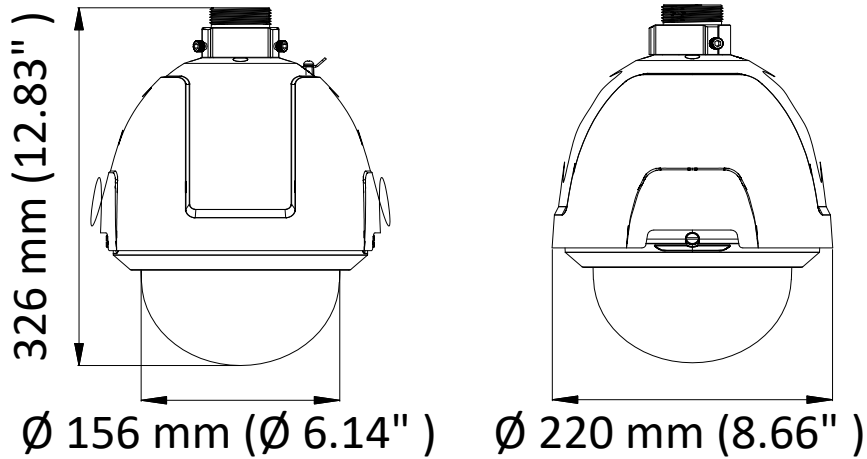

Order Model

DS-2AE5225TI-A

Dimensions