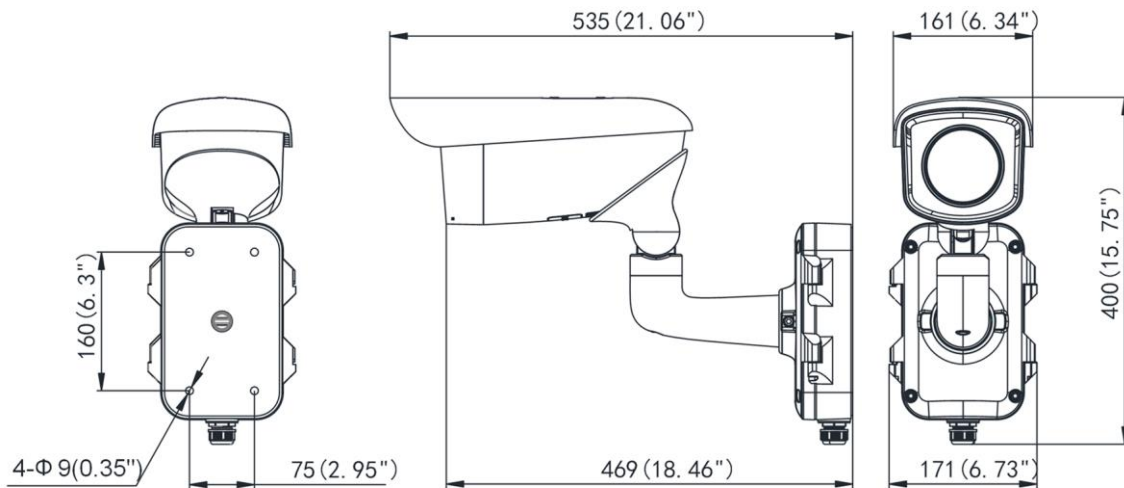

Available Model

DS-2TD2366-50

Dimensions

Distributed by

**HIKVISION®****Headquarters**

No.555 Qianmo Road, Binjiang District,
Hangzhou 310051, China
T +86-571-8807-5998
overseasbusiness@hikvision.com

Hikvision USA
T +1-909-895-0400
sales.usa@hikvision.com