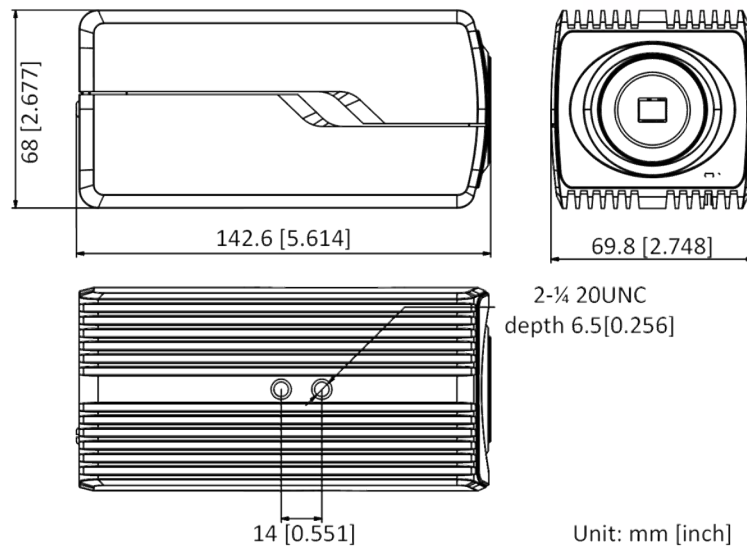

Dimension

Accessory

HV1250D-MPIR
12 to 50 mm DC Iris