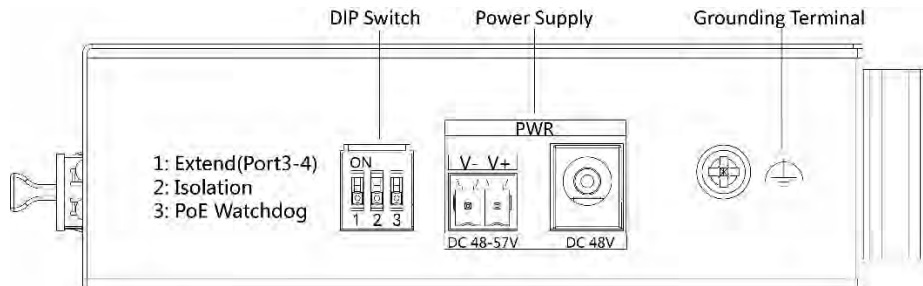

Available Model

DS-3T0306HP-E