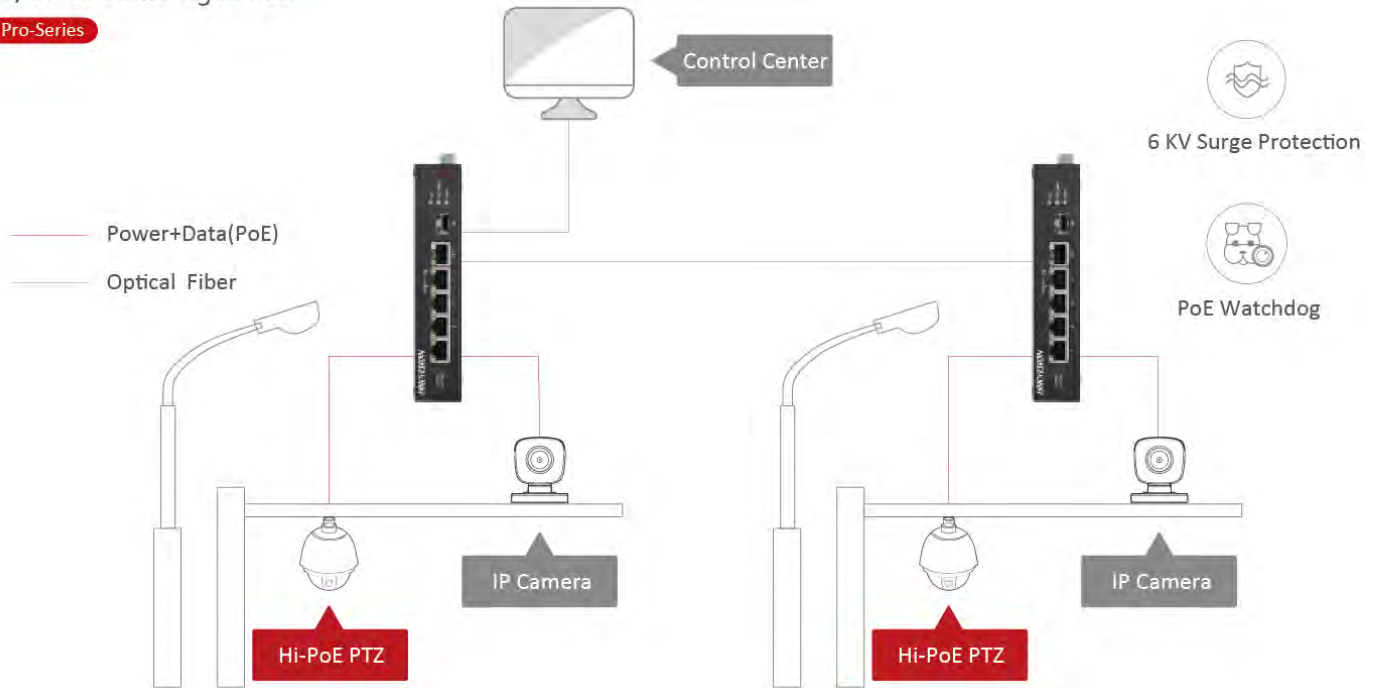

Typical Application

4-Port 10/100M PoE

10/100M Unmanaged PoE

Pro-Series