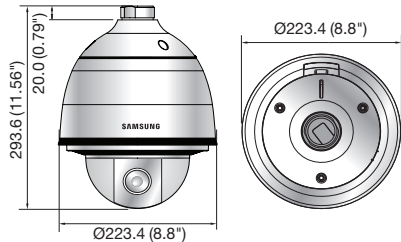

SNP-5430H/5430

1.3Megapixel HD 43x Network PTZ Dome Camera

SNP-5430H

SNP-5430

Key Features

- Max. 1.3M (1280 x 1024) resolution
- 16 : 9 HD (720p) resolution support
- 3.5 ~ 150.5mm (43x) optical zoom, 16x digital zoom
- H.264, MJPEG dual codec, Multiple streaming
- Day & Night (ICR), WDR (120dB)
- Auto tracking, Intelligent video analytics
- PoE+, SD/SDHC/SDXC memory slot, Bi-directional audio support
- IP66 (SNP-5430H) / IK10 (SNP-5430H, SNP-5430 + SHP-3701H only)

Dimensions

Unit : mm (inch)

SNP-5430H

SNP-5430

Accessories (Optional)

* Data recorded on an SD memory card may be lost or damaged by data access during power-off, mechanical shock, memory card detachment, or other operations. Data loss or damage can also occur when a memory card reaches end of life, which varies according to operational conditions. No guarantee is given against damage (including passive damage).