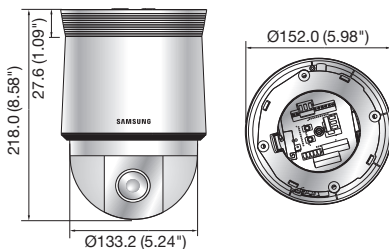

Dimensions

Unit : mm (inch)

SNP-5430H

SNP-5430

Accessories (Optional)

* Data recorded on an SD memory card may be lost or damaged by data access during power-off, mechanical shock, memory card detachment, or other operations. Data loss or damage can also occur when a memory card reaches end of life, which varies according to operational conditions. No guarantee is given against damage (including passive damage).