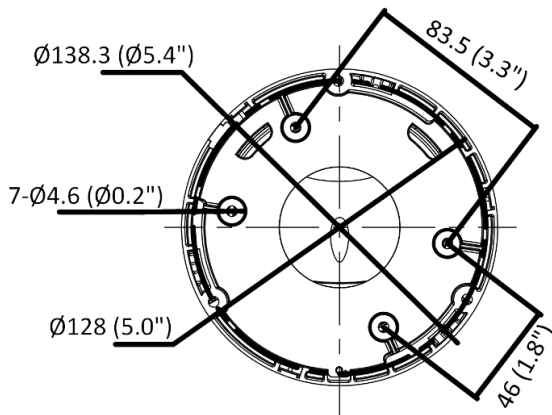

▪ **Available Model**

DS-2CD2346G2-ISU/SL (2.8/4/6 mm)

▪ **Dimension**

Unit: mm (inch)

▪ **Accessory**

▪ **Optional**

DS-1275ZJ-SUS Vertical Pole Mount	DS-1273ZJ-140B Wall Mount	DS-1273ZJ-140 Wall Mount	DS-1273ZJ-140(BLACK) Wall Mount	DS-1271ZJ-140 Pendant Mount
DS-1276ZJ-SUS Corner Mount	DS-1280ZJ-PT6 Junction Box