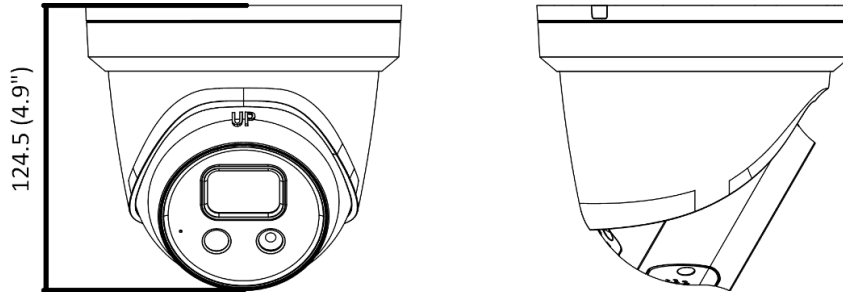

▪ **Available Model**

DS-2CD2346G2-ISU/SL (2.8/4/6 mm)

▪ **Dimension**

Unit: mm (inch)

▪ **Accessory**

▪ **Optional**

DS-1275ZJ-SUS Vertical Pole Mount	DS-1273ZJ-140B Wall Mount	DS-1273ZJ-140 Wall Mount	DS-1273ZJ-140(BLACK) Wall Mount	DS-1271ZJ-140 Pendant Mount
DS-1276ZJ-SUS Corner Mount	DS-1280ZJ-PT6 Junction Box