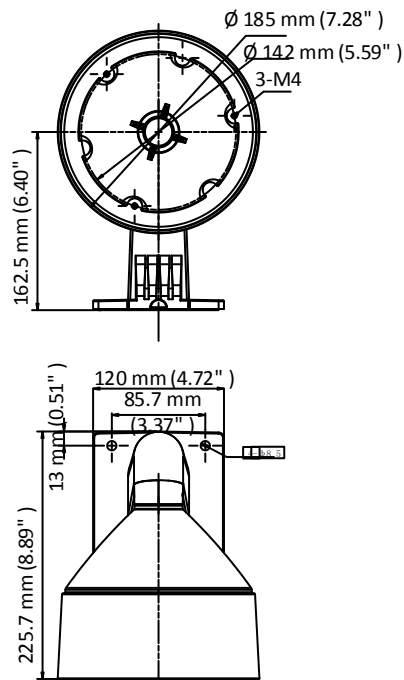

DS-1273ZJ-DM26-Y

Wall Mount

Feature

- Anticorrosion coated aluminum alloy with surface spray treatment
- The cap design facilitates installation

Dimension

Available Model

DS-1273ZJ-DM26-Y

Parameter

Model	DS-1273ZJ-DM26-Y
Parameters	Wall Mount
Appearance	Hikvision White
Material	Aluminum Alloy
Dimension	$\varnothing 185 \text{ mm} \times 225.7 \text{ mm (}\varnothing 7.28" \times 8.89" \text{)}$
Weight	1550 g (3.42 lb.)

Note

- The mount should be installed on the flat surface.
- The wall must be capable of supporting at least 3 times as much as the total weight of the camera and the mount.
- The mount's maximum load capacity is 4.5 kg (9.9 lb.).