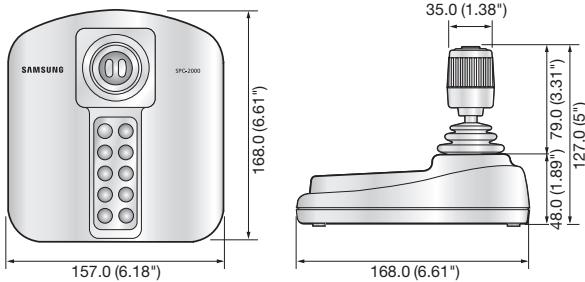

SPC-2000

Network Controller

Key Features

- Superior system compatibility
- 3D joystick control
- Quick and easy installation
- SSM support

	SPC-2000
PTZ Control	Joystick (3-axis twist zoom)
Interface	USB 2.0, DirectX
Voltage	5V DC, 32mA (USB)
Operating Temperature	-25°C ~ +70°C (-13°F ~ +158°F)
Operating Humidity	10% ~ 70%
Dimensions (WxHxD)	157.0 x 127.0 x 168.0mm (6.18" x 5" x 6.61")
Weight	440g (0.97 lb)

Dimensions

Unit : mm (inch)

* The latest product information / specification can be found at www.samsungsecurity.com

System Configuration