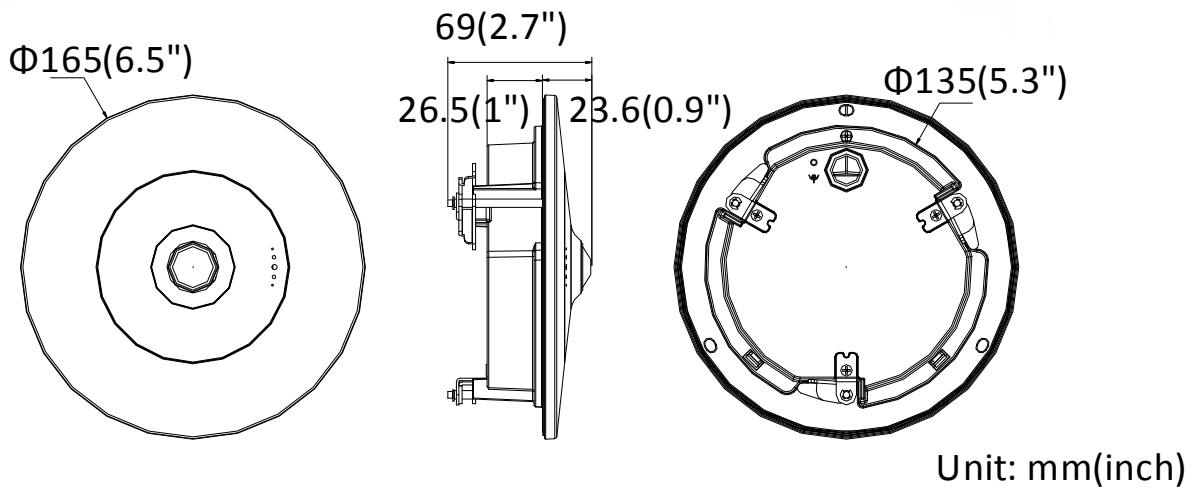

Distributed by

HIKVISION

Headquarters

No.555 Qianmo Road, Binjiang District,
Hangzhou 310051, China
T +86-571-8807-5998
overseasbusiness@hikvision.com

Hikvision USA
T +1-909-895-0400
sales.usa@hikvision.com

Hikvision Australia
T +61-2-8599-4233
salesau@hikvision.com

Hikvision India
T +91-22-28469900
sales@pramahikvision.com

Hikvision Canada
T +1-866-200-6890
sales.canada@hikvision.com

Hikvision Thailand
T +662-275-9949
sales.thailand@hikvision.com

Hikvision Europe
T +31-23-5542770
sales.eu@hikvision.com

Hikvision Italy
T +39-0438-6902
Info.it@hikvision.com

Hikvision Brazil
T +55 11 3318-0050
Latam.support@hikvision.com

Hikvision Turkey
T +90 (216)521 7070- 7074
sales.tr@hikvision.com

Hikvision Malaysia
T +601-7652-2413
sales.my@hikvision.com

Hikvision UK & Ireland
T +01628-902140
sales.uk@hikvision.com

Hikvision South Africa
Tel: +27 (10) 0351172
sale.africa@hikvision.com

Hikvision France
T +33(0)1-85-330-450
info.fr@hikvision.com

Hikvision Kazakhstan
T +7-727-9730667
nikia.panfilov@hikvision.ru

Hikvision Vietnam
T +84-974270888
sales.vt@hikvision.com

Hikvision UAE
T +971-4-4432090
salesme@hikvision.com

Hikvision Singapore
T +65-6684-4718
sg@hikvision.com

Hikvision Spain
T +34-91-737-16-55
info.es@hikvision.com

Hikvision Tashkent
T +99-87-1238-9438
uzb@hikvision.ru

Hikvision Hong Kong
T +852-2151-1761
Info.hk@hikvision.com

Hikvision Russia
T +7-495-669-67-99
saleru@hikvision.com

Hikvision Korea
T +82-(0)31-731-8817
sales.korea@hikvision.com

Hikvision Poland
T +48-22-460-01-50
info.pl@hikvision.com

Hikvision Indonesia
T +62-21-2933759
Sales.Indonesia@hikvision.com

Hikvision Colombia
sales.colombia@hikvision.com