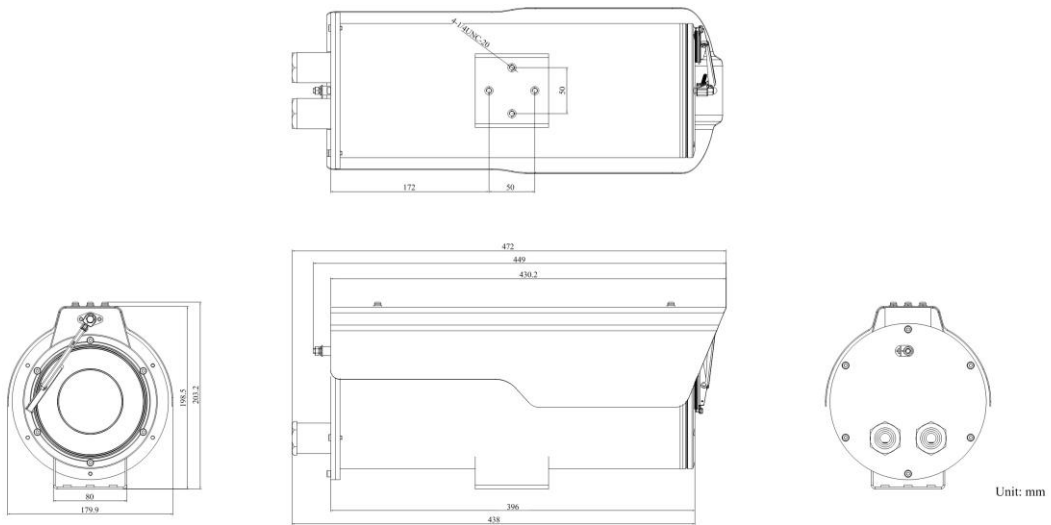

Unit: mm

- Accessory
- Optional

DS-1701ZJ-AC1(O S) Wall mount	DS-1214ZJ-AC(OS) Horizontal pole mount