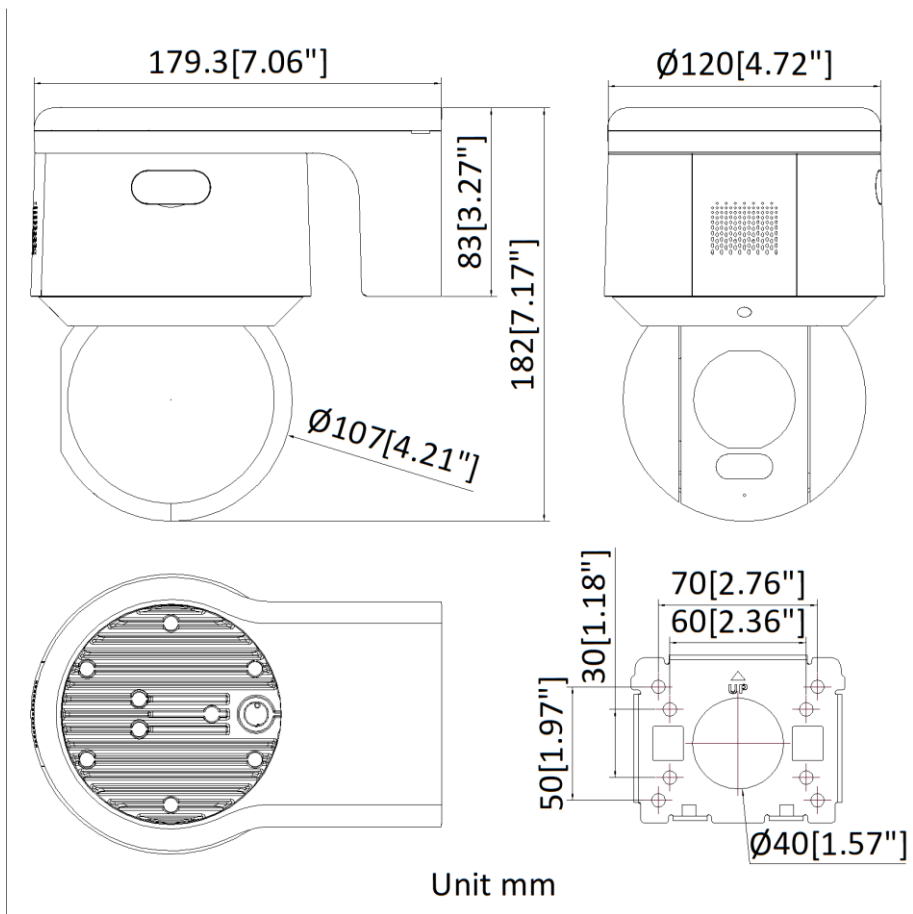

▪ Dimension