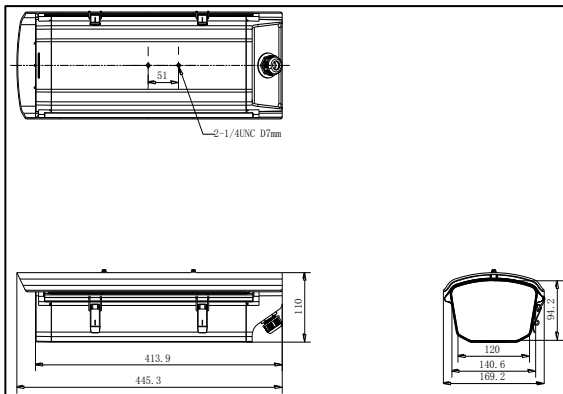

DS-1331HZ-C

Outdoor Housing

Features:

- Adopt side-cover design for convenient installation and maintenance.
- Adopt stainless steel dual-hasps design, water-proof up to IP 67
- Partial glass silk print to protect imaging area
- Built-in automatic temperature control system to ensure stable running.

Order Model:

DS-1331HZ-C

Dimension:

Parameter:

Parameters	Model	DS-1331HZ-C
		Outdoor Housing
Produce features		Contain fan, suitable for high temperature environment
Working temperature		-20°C ~ +60°C
Automatic temperature control range		Without heating Fan on: 45°±5°C Fan off: 35°±5°C
Power		DC12V
Power consumption		Fan: 4W
Protection level		IP67
Material		Main: aluminum alloy Window: glass
Dimension(mm)		455.3×169.2×110
Matching power supply		DC12V 2A Power pack
Weight		1900g