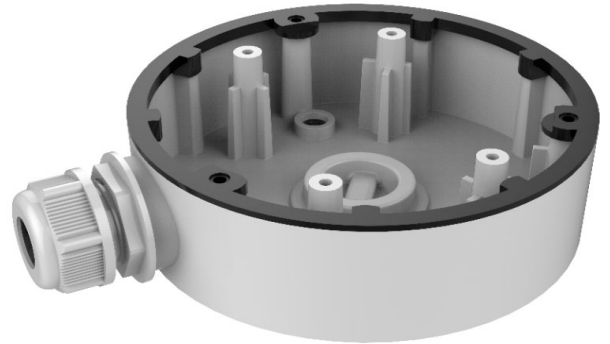

## HYU-1002

HYU-1002

HYUNDAI

### Connection box for domes

- Connection box for domes
- Side and bottom entry
- Aluminum alloy
- White color.

- Dome junction box
- Side and bottom inlets
- Applicable for both indoor and outdoor conditions.
- Must be installed on a flat surface, which must be able to support more than 3 times the total weight of the camera and bracket
- Load capacity of 4.5 kg
- Aluminum alloy with surface spray treatment
- Water resistant
- White color
- Dimensions: Ø120 x 37.2 mm
- Weight: 250 g