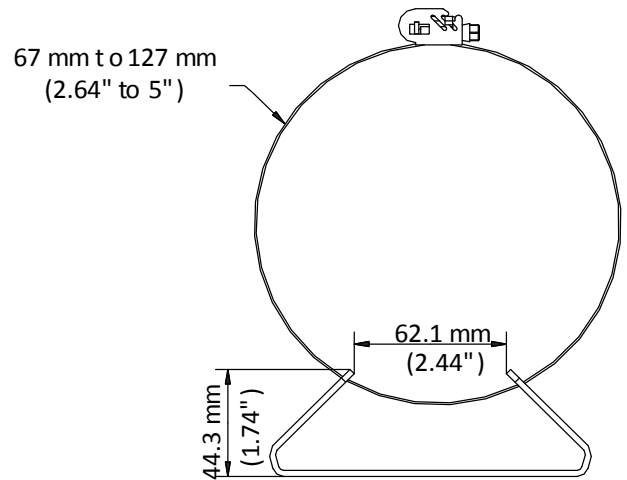

DS-1275ZJ-S-SUS

Vertical Pole Mount

Features

- Stainless steel with surface spray treatment
- Stainless steel ensures the reliable structure
- Adjustable diameter from 67 mm to 127 mm (2.64" to 5")

Dimension

Available Model

DS-1275ZJ-S-SUS

Parameter

Model	DS-1275ZJ-S-SUS
Parameters	Vertical Pole Mount
Appearance	White
Material	Stainless Steel
Dimension	144 mm × 131.6 mm × 44.3 mm (5.67" × 5.18" × 1.74")
Weight	760 g (1.68 lb.)

Notes

- The mount should be installed on the flat surface.
- Waterproof rubber is necessary for outdoor application.
- The pole must be capable of supporting at least 3 times as much as the total weight of the camera, and the mount.
- The maximum load capacity of the mount is 10 kg (22 lb.).