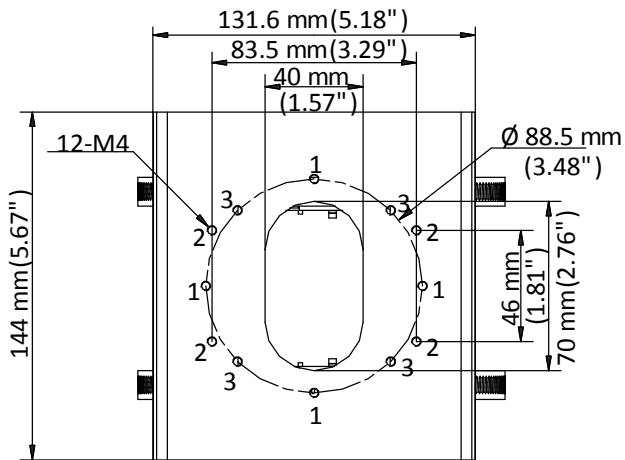

DS-1275ZJ-S-SUS

Vertical Pole Mount

Features

- Stainless steel with surface spray treatment
- Stainless steel ensures the reliable structure
- Adjustable diameter from 67 mm to 127 mm (2.64" to 5")

Dimension

Available Model

DS-1275ZJ-S-SUS

Parameter

Model	DS-1275ZJ-S-SUS
Parameters	Vertical Pole Mount
Appearance	White
Material	Stainless Steel
Dimension	144 mm × 131.6 mm × 44.3 mm (5.67" × 5.18" × 1.74")
Weight	760 g (1.68 lb.)

Notes

- The mount should be installed on the flat surface.
- Waterproof rubber is necessary for outdoor application.
- The pole must be capable of supporting at least 3 times as much as the total weight of the camera, and the mount.
- The maximum load capacity of the mount is 10 kg (22 lb.).