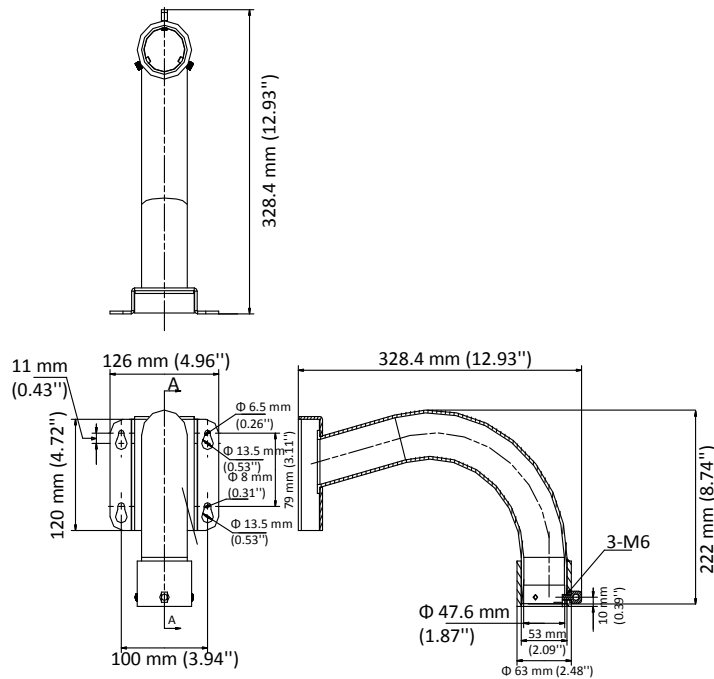

DS-1697ZJ-Y

Wall Mount

Feature

- Anti-corrosion design for adverse environments
- The safety rope enables convenient installation

Dimension

Available Model

DS-1697ZJ-Y

Parameter

Model	DS-1697ZJ-Y
Parameters	Wall Mount
Appearance	Silver
Material	SUS316L
Dimension	126 mm × 222 mm × 328 mm (4.96" × 8.74" × 12.93")
Weight	Approx. 2307 g (5.09 lb.)

Note

- The mount should be installed on a flat surface.
- Waterproof rubber is necessary for the outdoor application.
- The wall should be capable of supporting at least 3 times as much as the total weight of the camera, and the mount.
- The maximum load capacity of the mount is 8 kg (17.64 lb.).