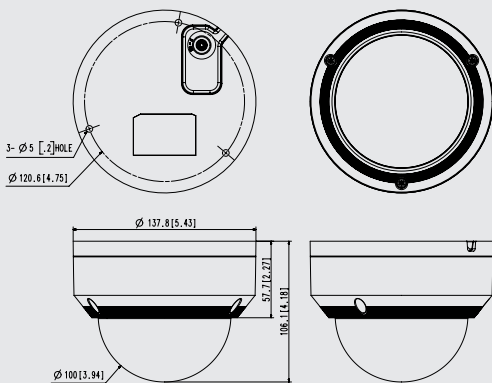

Key Features

- Max. 2megapixel (1920 x 1080) resolution
- 3.2 ~ 10mm varifocal lens
- Max. 30fps@all resolutions (H.264)
- H.264, MJPEG codec supported, Multiple streaming
- Day & Night (ICR), WDR (120dB)
- Tampering, Motion detection
- microSD/SDHC/SDXC memory slot (Max. 32GB), PoE
- Hallway view, WiseStreamII support
- IR viewable length 30m
- IP66,IK10 support

Dimensions

Unit:mm(inch)

LNV-6072R

NETWORK

Security	HTTPS(SSL) Login Authentication Digest Login Authentication IP Address Filtering User access log 802.1X Authentication(EAP-TLS, EAP-LEAP)
Edge Storage	Micro SD/SDHC 1slot 32GB
Application Programming Interface	ONVIF Profile S/G/T SUNAPI(HTTP API)
Webpage Language	English, Korean, Chinese, French, Italian, Spanish, German, Japanese, Russian, Swedish, Portuguese, Czech, Polish, Turkish, Dutch
Web Viewer	Supported OS: Windows 7, 8.1, 10, Mac OS X 10.12, 10.13, 10.14 Recommended Browser: Google Chrome Supported Browser: MS Explore 11, MS Edge, Mozilla Firefox(Window 64bit only), Apple Safari(Mac OS X only)
Memory	512MB RAM, 256MB Flash

ENVIRONMENTAL

Operating Temperature / Humidity	-30°C ~ +55°C(-22°F ~ +131°F) / Less than 90% RH * Start up should be done at above -20°C(-4°F)
Storage Temperature / Humidity	-30°C ~ +55°C(-22°F ~ +131°F) / Less than 90% RH
Certification	IP66, IK10

ELECTRICAL

Input Voltage	PoE(IEEE802.3af, Class2)
Power Consumption	Max 6.4W, Typical 5.0W

MECHANICAL

Colour / Material	White / Plastic, Aluminum
RAL Code	RAL9003
Product dimensions / weight	$\varnothing 137.8 \times 106.1$mm($\varnothing 5.43 \times 4.18$"), 525g

DORI

Detect (25PPM/ 8PPF)	Wide: 27.4m(89.85ft) / Tele: 128.8m(422.56ft)
Observe (63PPM/ 19PPF)	Wide: 11.0m(35.94ft) / Tele: 51.5m(169.02ft)
Recognize (125PPM/ 38PPF)	Wide: 5.5m(17.97ft) / Tele: 25.8m(84.51ft)
Identify (250PPM/ 76PPF)	Wide: 2.7m(8.99ft) / Tele: 12.9m(42.26ft)

* The latest product information / specification can be found at hanwha-security.com

* Design and specifications are subject to change without notice.

* Wisenet is the proprietary brand of Hanwha Techwin.