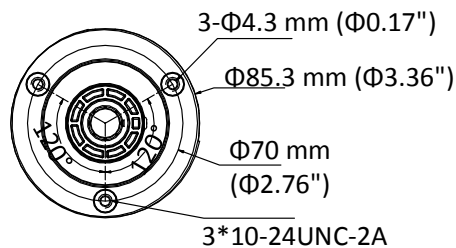

Specification

Camera	
Image Sensor	2 MP CMOS
Signal System	PAL/NTSC
Resolution	1920 (H) × 1080 (V)
Frame Rate	PAL: 1080p@25fps NTSC: 1080p@30fps
Min. Illumination	Color: 0.003 Lux @ (F1.2, AGC ON), 0 Lux with IR
Shutter Time	PAL: 1/25 s to 1/50, 000 s NTSC: 1/30 s to 1/50, 000 s
Slow Shutter	MAX. 16 times
Lens	2.7 mm to 13.5 mm motorized, auto focus
Horizontal Field of View	103° to 32.1°
Lens Mount	Φ14
Day & Night	ICR
WDR (Wide Dynamic Range)	≥ 130 dB
Angle Adjustment	Pan: 0° to 360°, Tilt: 0° to 90°, Rotate: 0° to 360°
Menu	
Image Mode	STD/HIGH-SAT
AGC	Yes
Day/Night Mode	Auto/Color/BW (Black and White)
White Balance	Auto/Manual
AE (Auto Exposure) Mode	WDR/BLC/HLC/Global
Privacy Mask	4 programmable privacy masks
Motion Detection	4 programmable motion areas
NR (Noise Reduction)	3D DNR/2D DNR
Language	English
Functions	Brightness, Sharpness, Mirror, Smart IR
Interface	
Video Output	Switchable TVI/AHD/CVI/CVBS
General	
Operating Conditions	-40 °C to 60 °C (-40 °F to 140 °F), humidity: 90% or less (non-condensing)
Power Supply	12 VDC ±25%, 24 VAC ±25% <i>*You are recommended to use one power adapter to supply the power for one camera.</i>
Power Consumption	Max. 7.5W, -A: Max. 9W
Ingress Protection	IP67
Material	Metal
IR Range	Up to 60 m
Communication	HIKVISION-C
Dimensions	85 mm × 92 mm × 269.6 mm (3.3" × 3.6" × 10.6")
Weight	Approx. 910 g (2.01 lb.), -A: Approx. 940 g (2.07 lb.)

Order Models

DS-2CE16D8T-AIT3ZF

DS-2CE16D8T-IT3ZF

Dimension

Distributed by

HIKVISION™

Headquarters

No.555 Qianmo Road, Binjiang District,
Hangzhou 310051, China
T +86-571-8807-5998
overseasbusiness@hikvision.com