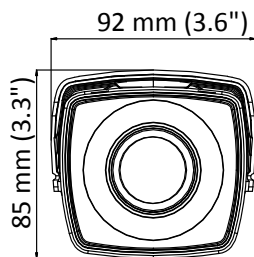

DS-2CE16D8T-(A)IT3ZF 2 MP Ultra-Low Light Bullet Camera

Key Features

- 2 MP high performance CMOS
- Ultra-low light
- 1920 × 1080 resolution
- 2.7 mm to 13.5 mm varifocal lens, auto focus
- 130 dB true WDR, 3D DNR
- Smart IR, up to 60 m IR distance
- 4 in 1 video output (switchable TVI/AHD/CVI/CVBS)
- IP67
- Up the coax (HIKVISION-C)

Specification

Camera	
Image Sensor	2 MP CMOS
Signal System	PAL/NTSC
Resolution	1920 (H) × 1080 (V)
Frame Rate	PAL: 1080p@25fps NTSC: 1080p@30fps
Min. Illumination	Color: 0.003 Lux @ (F1.2, AGC ON), 0 Lux with IR
Shutter Time	PAL: 1/25 s to 1/50, 000 s NTSC: 1/30 s to 1/50, 000 s
Slow Shutter	MAX. 16 times
Lens	2.7 mm to 13.5 mm motorized, auto focus
Horizontal Field of View	103° to 32.1°
Lens Mount	Φ14
Day & Night	ICR
WDR (Wide Dynamic Range)	≥ 130 dB
Angle Adjustment	Pan: 0° to 360°, Tilt: 0° to 90°, Rotate: 0° to 360°
Menu	
Image Mode	STD/HIGH-SAT
AGC	Yes
Day/Night Mode	Auto/Color/BW (Black and White)
White Balance	Auto/Manual
AE (Auto Exposure) Mode	WDR/BLC/HLC/Global
Privacy Mask	4 programmable privacy masks
Motion Detection	4 programmable motion areas
NR (Noise Reduction)	3D DNR/2D DNR
Language	English
Functions	Brightness, Sharpness, Mirror, Smart IR
Interface	
Video Output	Switchable TVI/AHD/CVI/CVBS
General	
Operating Conditions	-40 °C to 60 °C (-40 °F to 140 °F), humidity: 90% or less (non-condensing)
Power Supply	12 VDC ±25%, 24 VAC ±25% <i>*You are recommended to use one power adapter to supply the power for one camera.</i>
Power Consumption	Max. 7.5W, -A: Max. 9W
Ingress Protection	IP67
Material	Metal
IR Range	Up to 60 m
Communication	HIKVISION-C
Dimensions	85 mm × 92 mm × 269.6 mm (3.3" × 3.6" × 10.6")
Weight	Approx. 910 g (2.01 lb.), -A: Approx. 940 g (2.07 lb.)

Order Models

DS-2CE16D8T-AIT3ZF

DS-2CE16D8T-IT3ZF

Dimension

Distributed by

HIKVISION™

Headquarters

No.555 Qianmo Road, Binjiang District,
Hangzhou 310051, China
T +86-571-8807-5998
overseasbusiness@hikvision.com