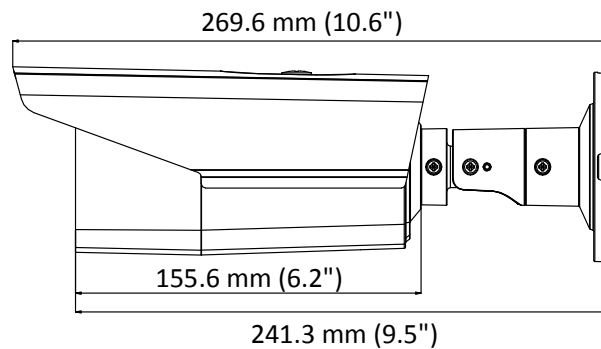

DS-2CE16D8T-(A)IT3ZF 2 MP Ultra-Low Light Bullet Camera

Key Features

- 2 MP high performance CMOS
- Ultra-low light
- 1920 × 1080 resolution
- 2.7 mm to 13.5 mm varifocal lens, auto focus
- 130 dB true WDR, 3D DNR
- Smart IR, up to 60 m IR distance
- 4 in 1 video output (switchable TVI/AHD/CVI/CVBS)
- IP67
- Up the coax (HIKVISION-C)

Specification

Camera	
Image Sensor	2 MP CMOS
Signal System	PAL/NTSC
Resolution	1920 (H) × 1080 (V)
Frame Rate	PAL: 1080p@25fps NTSC: 1080p@30fps
Min. Illumination	Color: 0.003 Lux @ (F1.2, AGC ON), 0 Lux with IR
Shutter Time	PAL: 1/25 s to 1/50, 000 s NTSC: 1/30 s to 1/50, 000 s
Slow Shutter	MAX. 16 times
Lens	2.7 mm to 13.5 mm motorized, auto focus
Horizontal Field of View	103° to 32.1°
Lens Mount	Φ14
Day & Night	ICR
WDR (Wide Dynamic Range)	≥ 130 dB
Angle Adjustment	Pan: 0° to 360°, Tilt: 0° to 90°, Rotate: 0° to 360°
Menu	
Image Mode	STD/HIGH-SAT
AGC	Yes
Day/Night Mode	Auto/Color/BW (Black and White)
White Balance	Auto/Manual
AE (Auto Exposure) Mode	WDR/BLC/HLC/Global
Privacy Mask	4 programmable privacy masks
Motion Detection	4 programmable motion areas
NR (Noise Reduction)	3D DNR/2D DNR
Language	English
Functions	Brightness, Sharpness, Mirror, Smart IR
Interface	
Video Output	Switchable TVI/AHD/CVI/CVBS
General	
Operating Conditions	-40 °C to 60 °C (-40 °F to 140 °F), humidity: 90% or less (non-condensing)
Power Supply	12 VDC ±25%, 24 VAC ±25% <i>*You are recommended to use one power adapter to supply the power for one camera.</i>
Power Consumption	Max. 7.5W, -A: Max. 9W
Ingress Protection	IP67
Material	Metal
IR Range	Up to 60 m
Communication	HIKVISION-C
Dimensions	85 mm × 92 mm × 269.6 mm (3.3" × 3.6" × 10.6")
Weight	Approx. 910 g (2.01 lb.), -A: Approx. 940 g (2.07 lb.)

Order Models

DS-2CE16D8T-AIT3ZF

DS-2CE16D8T-IT3ZF

Dimension

Distributed by

HIKVISION™

Headquarters

No.555 Qianmo Road, Binjiang District,
Hangzhou 310051, China
T +86-571-8807-5998
overseasbusiness@hikvision.com