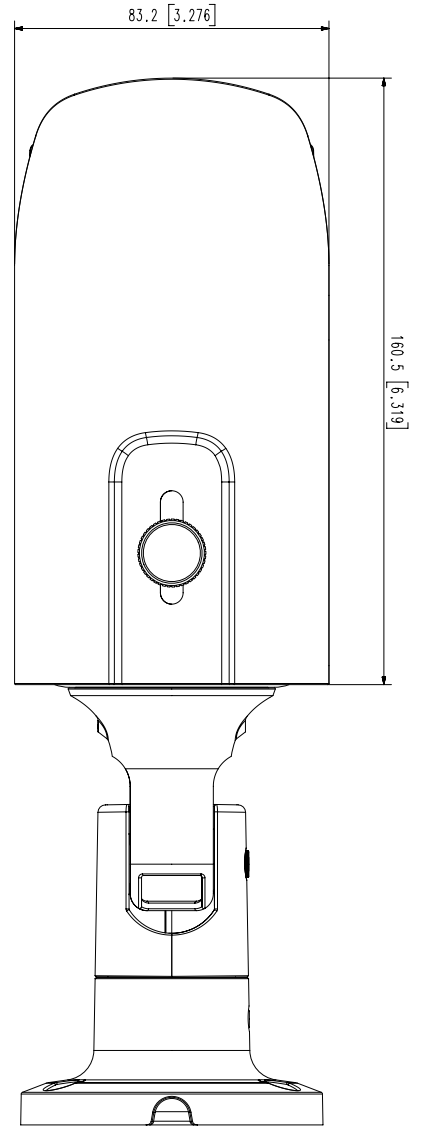

HCO-7070RA

QHD (4MP) Analog IR Bullet Camera

Key Features

- QHD (2560 x 1440, 30fps) resolution
- 0.16 Lux@F1.6 (Color), 0 Lux (B/W : IR LED on)
- 3.2 ~ 10mm (3.1x) varifocal lens
- Day & Night (ICR), DWDR, Motion detection
- Transmission distance Max. 500m
- Easy installation (Plug & play), Dual power
- IP66, IK10 support

Accessories (Optional)

SBO-100B1

SBP-302PM

Video	
Imaging Device	1/3" 4MP CMOS
Effective Pixels	2688(H)x1520(V)
Min. Illumination	Color: 0.16Lux(F1.6, 1/30sec) BW: 0Lux(IR LED on)
Video Out	BNC(AHD), additional CVBS for installation(2Pin connector type)
Lens	
Focal Length (Zoom Ratio)	3.2~10mm(3.1x) manual varifocal
Max. Aperture Ratio	F1.6
Angular Field of View	H: 93.48°(Wide)~29.44°(Tele), V: 50.47°(Wide)~16.64°(Tele), D: 112.53°(Wide)~33.7°(Tele)
Min. Object Distance	0.5m(1.64ft)
Focus Control	Manual
Lens Type	DC auto iris
Operational	
IR Viewable Length	30m(98.43ft)
Day & Night	Auto(ICR)
Backlight Compensation	UserBLC, HLC, DWDR
Digital Noise Reduction	2DDNR
Motion Detection	4 zones
Privacy Masking	2 zones
Gain Control	Low / Middle / High / Very High
White Balance	ATW / AWC / Manual / Indoor / Outdoor
Electronic Shutter Speed	1/30 ~ 1/12,000sec(N), 1/25~ 1/12,000sec(P)
Video Rotation	H-Rev/V-Rev
Analytics	Motion detection
Alarm I/O	MD Output 1ea
Coaxial Protocol	ACP(AHD Coax Protocol), CVBS: Pelco-C(Coaxitron)
Video Transmission Distance	500m(5C2V Coaxial Cable)
Network	
Resolution	2560x1440
Max. Framerate	30fps@4M(N), 25fps@4M(P)
Environmental	
Operating Temperature / Humidity	-30°C ~ +55°C (-22°F ~ +131°F) / Less than 90% RH * Start up should be done at above -10°C
Certification	IP66, IK10
Electrical	
Input Voltage	24VAC, 12VDC
Power Consumption	Max 5.8W
Mechanical	
Color / Material	Dark Grey / Aluminum
Product dimensions / weight	Ø78.0x259.8mm(Ø3.07"x10.23"), 914g(2.02 lb)

UNIT : mm [inch]
 SCALE : 1/1