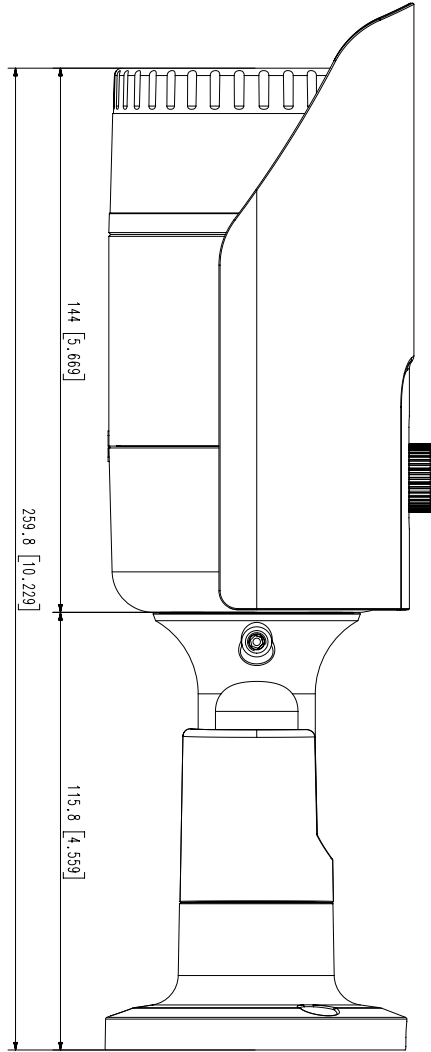

HCO-7070RA

QHD (4MP) Analog IR Bullet Camera

Key Features

- QHD (2560 x 1440, 30fps) resolution
- 0.16 Lux@F1.6 (Color), 0 Lux (B/W : IR LED on)
- 3.2 ~ 10mm (3.1x) varifocal lens
- Day & Night (ICR), DWDR, Motion detection
- Transmission distance Max. 500m
- Easy installation (Plug & play), Dual power
- IP66, IK10 support

Accessories (Optional)

SBO-100B1

SBP-302PM

Video	
Imaging Device	1/3" 4MP CMOS
Effective Pixels	2688(H)x1520(V)
Min. Illumination	Color: 0.16Lux(F1.6, 1/30sec) BW: 0Lux(IR LED on)
Video Out	BNC(AHD), additional CVBS for installation(2Pin connector type)
Lens	
Focal Length (Zoom Ratio)	3.2~10mm(3.1x) manual varifocal
Max. Aperture Ratio	F1.6
Angular Field of View	H: 93.48°(Wide)~29.44°(Tele), V: 50.47°(Wide)~16.64°(Tele), D: 112.53°(Wide)~33.7°(Tele)
Min. Object Distance	0.5m(1.64ft)
Focus Control	Manual
Lens Type	DC auto iris
Operational	
IR Viewable Length	30m(98.43ft)
Day & Night	Auto(ICR)
Backlight Compensation	UserBLC, HLC, DWDR
Digital Noise Reduction	2DDNR
Motion Detection	4 zones
Privacy Masking	2 zones
Gain Control	Low / Middle / High / Very High
White Balance	ATW / AWC / Manual / Indoor / Outdoor
Electronic Shutter Speed	1/30 ~ 1/12,000sec(N), 1/25~ 1/12,000sec(P)
Video Rotation	H-Rev/V-Rev
Analytics	Motion detection
Alarm I/O	MD Output 1ea
Coaxial Protocol	ACP(AHD Coax Protocol), CVBS: Pelco-C(Coaxitron)
Video Transmission Distance	500m(5C2V Coaxial Cable)
Network	
Resolution	2560x1440
Max. Framerate	30fps@4M(N), 25fps@4M(P)
Environmental	
Operating Temperature / Humidity	-30°C ~ +55°C (-22°F ~ +131°F) / Less than 90% RH * Start up should be done at above -10°C
Certification	IP66, IK10
Electrical	
Input Voltage	24VAC, 12VDC
Power Consumption	Max 5.8W
Mechanical	
Color / Material	Dark Grey / Aluminum
Product dimensions / weight	Ø78.0x259.8mm(Ø3.07"x10.23"), 914g(2.02 lb)

UNIT : mm [inch]
 SCALE : 1/1