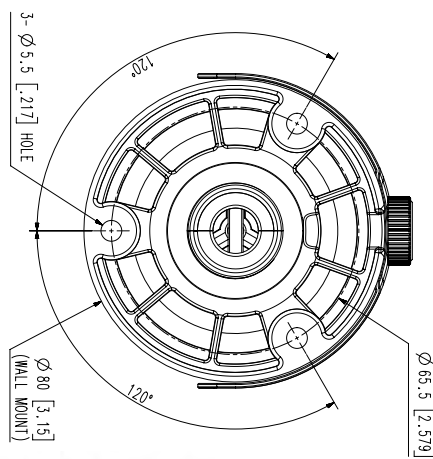

HCO-7070RA

QHD (4MP) Analog IR Bullet Camera

Key Features

- QHD (2560 x 1440, 30fps) resolution
- 0.16 Lux@F1.6 (Color), 0 Lux (B/W : IR LED on)
- 3.2 ~ 10mm (3.1x) varifocal lens
- Day & Night (ICR), DWDR, Motion detection
- Transmission distance Max. 500m
- Easy installation (Plug & play), Dual power
- IP66, IK10 support

Accessories (Optional)

SBO-100B1

SBP-302PM

Video	
Imaging Device	1/3" 4MP CMOS
Effective Pixels	2688(H)x1520(V)
Min. Illumination	Color: 0.16Lux(F1.6, 1/30sec) BW: 0Lux(IR LED on)
Video Out	BNC(AHD), additional CVBS for installation(2Pin connector type)
Lens	
Focal Length (Zoom Ratio)	3.2~10mm(3.1x) manual varifocal
Max. Aperture Ratio	F1.6
Angular Field of View	H: 93.48°(Wide)~29.44°(Tele), V: 50.47°(Wide)~16.64°(Tele), D: 112.53°(Wide)~33.7°(Tele)
Min. Object Distance	0.5m(1.64ft)
Focus Control	Manual
Lens Type	DC auto iris
Operational	
IR Viewable Length	30m(98.43ft)
Day & Night	Auto(ICR)
Backlight Compensation	UserBLC, HLC, DWDR
Digital Noise Reduction	2DDNR
Motion Detection	4 zones
Privacy Masking	2 zones
Gain Control	Low / Middle / High / Very High
White Balance	ATW / AWC / Manual / Indoor / Outdoor
Electronic Shutter Speed	1/30 ~ 1/12,000sec(N), 1/25~ 1/12,000sec(P)
Video Rotation	H-Rev/V-Rev
Analytics	Motion detection
Alarm I/O	MD Output 1ea
Coaxial Protocol	ACP(AHD Coax Protocol), CVBS: Pelco-C(Coaxitron)
Video Transmission Distance	500m(5C2V Coaxial Cable)
Network	
Resolution	2560x1440
Max. Framerate	30fps@4M(N), 25fps@4M(P)
Environmental	
Operating Temperature / Humidity	-30°C ~ +55°C (-22°F ~ +131°F) / Less than 90% RH * Start up should be done at above -10°C
Certification	IP66, IK10
Electrical	
Input Voltage	24VAC, 12VDC
Power Consumption	Max 5.8W
Mechanical	
Color / Material	Dark Grey / Aluminum
Product dimensions / weight	Ø78.0x259.8mm(Ø3.07"x10.23"), 914g(2.02 lb)

UNIT : mm [inch]
 SCALE : 1/1