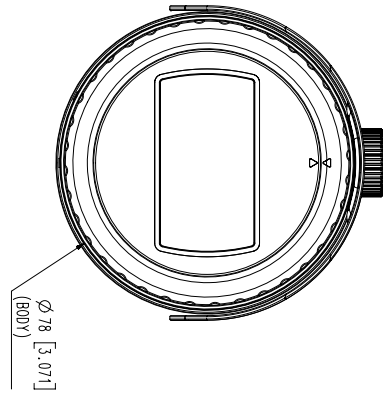

HCO-7070RA

QHD (4MP) Analog IR Bullet Camera

Key Features

- QHD (2560 x 1440, 30fps) resolution
- 0.16 Lux@F1.6 (Color), 0 Lux (B/W : IR LED on)
- 3.2 ~ 10mm (3.1x) varifocal lens
- Day & Night (ICR), DWDR, Motion detection
- Transmission distance Max. 500m
- Easy installation (Plug & play), Dual power
- IP66, IK10 support

Accessories (Optional)

SBO-100B1

SBP-302PM

Video	
Imaging Device	1/3" 4MP CMOS
Effective Pixels	2688(H)x1520(V)
Min. Illumination	Color: 0.16Lux(F1.6, 1/30sec) BW: 0Lux(IR LED on)
Video Out	BNC(AHD), additional CVBS for installation(2Pin connector type)
Lens	
Focal Length (Zoom Ratio)	3.2~10mm(3.1x) manual varifocal
Max. Aperture Ratio	F1.6
Angular Field of View	H: 93.48°(Wide)~29.44°(Tele), V: 50.47°(Wide)~16.64°(Tele), D: 112.53°(Wide)~33.7°(Tele)
Min. Object Distance	0.5m(1.64ft)
Focus Control	Manual
Lens Type	DC auto iris
Operational	
IR Viewable Length	30m(98.43ft)
Day & Night	Auto(ICR)
Backlight Compensation	UserBLC, HLC, DWDR
Digital Noise Reduction	2DDNR
Motion Detection	4 zones
Privacy Masking	2 zones
Gain Control	Low / Middle / High / Very High
White Balance	ATW / AWC / Manual / Indoor / Outdoor
Electronic Shutter Speed	1/30 ~ 1/12,000sec(N), 1/25~ 1/12,000sec(P)
Video Rotation	H-Rev/V-Rev
Analytics	Motion detection
Alarm I/O	MD Output 1ea
Coaxial Protocol	ACP(AHD Coax Protocol), CVBS: Pelco-C(Coaxitron)
Video Transmission Distance	500m(5C2V Coaxial Cable)
Network	
Resolution	2560x1440
Max. Framerate	30fps@4M(N), 25fps@4M(P)
Environmental	
Operating Temperature / Humidity	-30°C ~ +55°C (-22°F ~ +131°F) / Less than 90% RH * Start up should be done at above -10°C
Certification	IP66, IK10
Electrical	
Input Voltage	24VAC, 12VDC
Power Consumption	Max 5.8W
Mechanical	
Color / Material	Dark Grey / Aluminum
Product dimensions / weight	Ø78.0x259.8mm(Ø3.07"x10.23"), 914g(2.02 lb)

UNIT : mm [inch]
 SCALE : 1/1