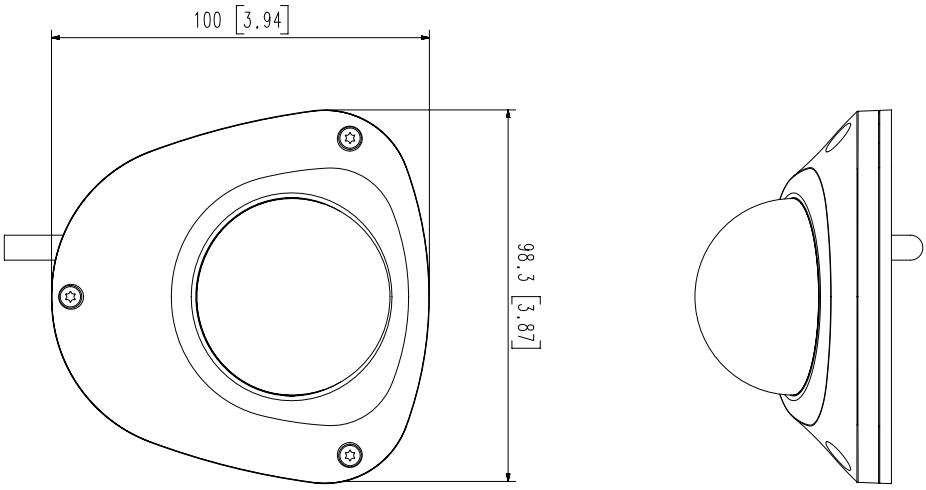

Unit: mm [inch]	SCALE: 1/1	© Hanwha Techwin	
No.	MODEL NAME	DATE	
3	QNV-6023R	'19.06.16	
2	XNV-6022R	-	
1	SNV-L6013R	-