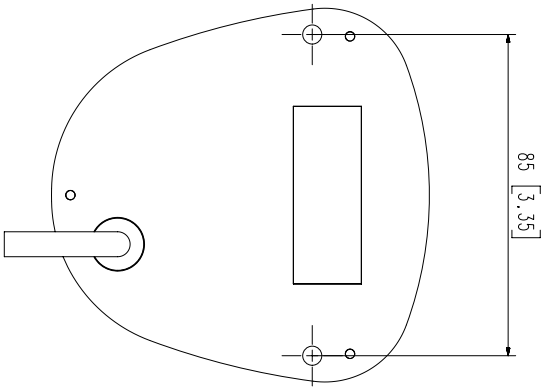

Unit: mm [inch]	SCALE: 1/1	© Hanwha Techwin	
No.	MODEL NAME	DATE	
3	QNV-6023R	'19.06.16	
2	XNV-6022R	-	
1	SNV-L6013R	-