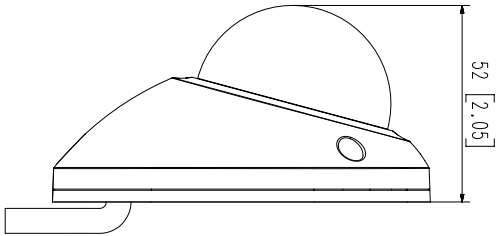

Unit: mm [inch]	SCALE: 1/1	© Hanwha Techwin	
No.	MODEL NAME	DATE	
3	QNV-6023R	'19.06.16	
2	XNV-6022R	-	
1	SNV-L6013R	-