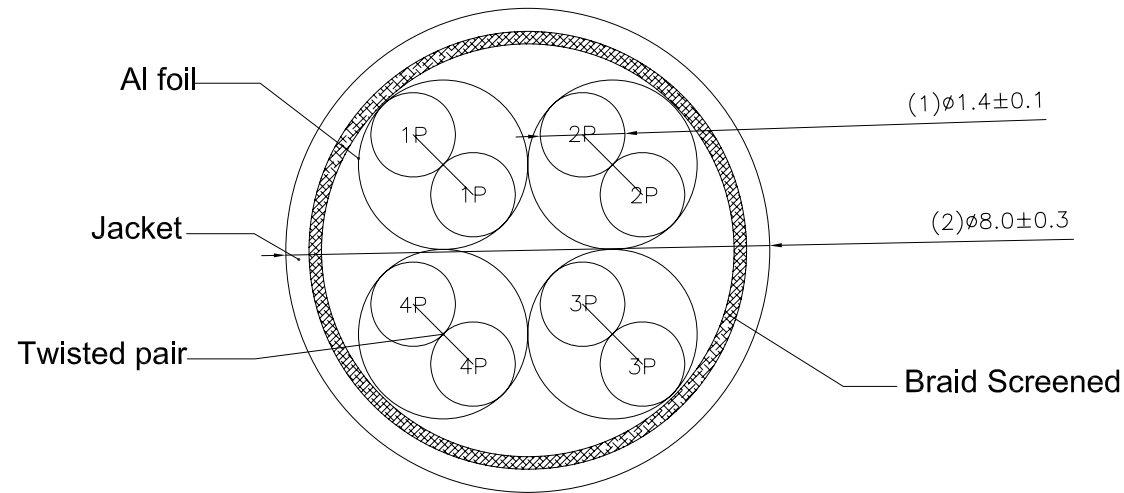

1

2

3

4

5

6

A

A

SCALE 8/1

B

B

SCALE 1/2

C

C

SCALE 1/1

roline S/FTP INSTALL CABLE 23AWG 4PR 75°C (UL) E178558 CM rated ISO/IEC11801 & EN50288
 CAT.6 XXXXXX-X XXXXM

D

D

Specifications :

- 1.Wiring:T568B
- 2.Copper conductor :23AWG
- 3.XXXXXX-X:Batch Number
- 4.XXXXXM:Cable length
- 5.Print legend : Black cable with white printing, all other cable with blue printing

GENERAL TOLERANCE OF DIMENSIONS x.xxx ±0.005 x.xx ±0.05 x.x ±0.1	DRAWING	05.JUL.2010	Connie	rotronic
	CHECK	05.JUL.2010	KLi	
	APPROVAL	05.JUL.2010	Yty	
	DATE		NAME	ITEM NO.: 21.15.0890(100M)
	SCALE	1/1 (A4)	UNIT	mm
		DRAWING NO. 21.15.0890(100M)		
		DRAWING CLASSIFICATION		