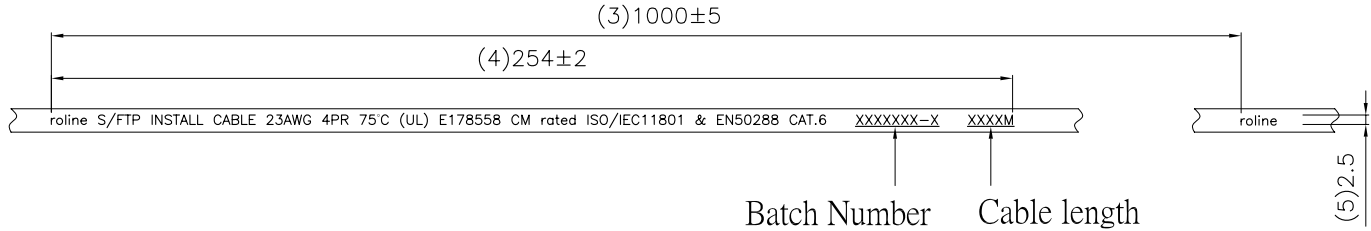

SCALE 8/1

B

B

SCALE 1/2

C

C

SCALE 1/1

roline S/FTP INSTALL CABLE 23AWG 4PR 75°C (UL) E178558 CM rated ISO/IEC11801 & EN50288
 CAT.6 XXXXXX-X XXXXM

D

D

Specifications :

- 1.Wiring:T568B
- 2.Copper conductor :23AWG
- 3.XXXXXX-X:Batch Number
- 4.XXXXXM:Cable length
- 5.Print legend : Black cable with white printing, all other cable with blue printing

GENERAL TOLERANCE OF DIMENSIONS x.xxx ±0.005 x.xx ±0.05 x.x ±0.1	DRAWING	05.JUL.2010	Connie	rotronic
	CHECK	05.JUL.2010	KLi	
	APPROVAL	05.JUL.2010	Yty	
	DATE		NAME	ITEM NO.: 21.15.0890(100M)
	SCALE	1/1 (A4)	UNIT	mm
		DRAWING NO. 21.15.0890(100M)		
		DRAWING CLASSIFICATION		