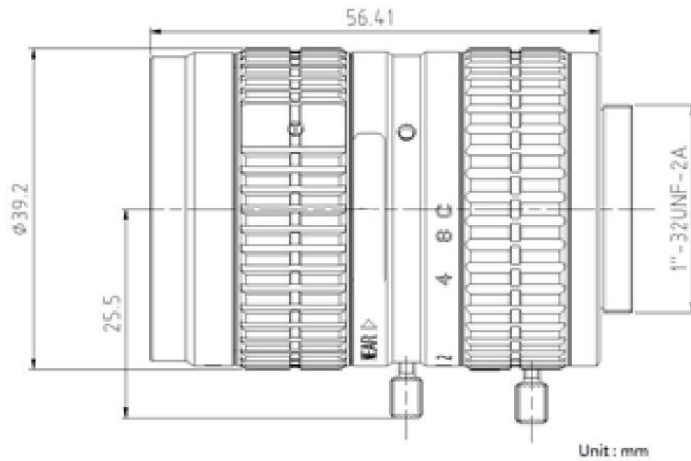

CCTV LENS SPEC

Model NO.		MF2014M-10MP	Specification	Fixed focal Manual Iris 10MP	
Focallength		20mm	Mount	C-Mount	
F number		F1.4-C	Flange Back Length	17.526mm	
Max. Image format		Φ16.1mm (1")	M. O. D	1m	
Control	Iris	Manual	Dimension	Φ39.2*56.4	
	Focus	Manual	Weight	147g	
	Zoom	-	Operating Temperature	-20~60°C	
Field of View	D	3/4"	34.02°	1"	44.92°
	H		29.74°		36.1°
	V		16.78°		27.16°

Dimension

Lens Picture