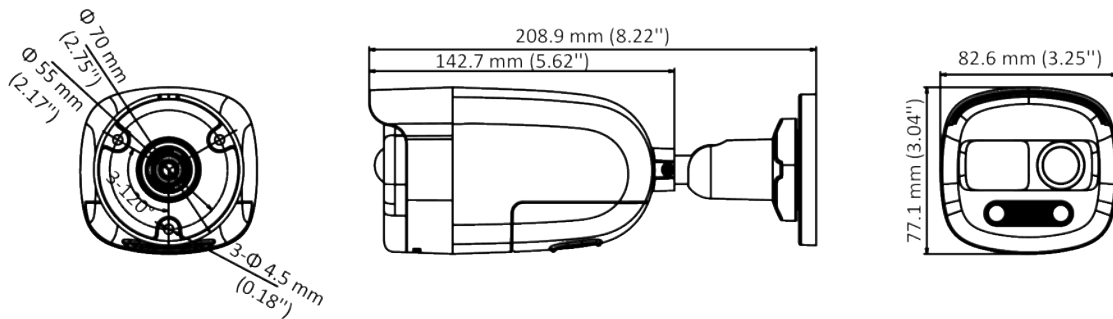

## DS-2CE12DFT-PIRXOF28 2 MP PIR Siren Full Time Color Camera

ColorVu

- 2 MP, 1920 × 1080 resolution
- 24-hour color image
- 130 dB true WDR, 3D DNR
- 2.8 mm fixed focal lens
- Smart Light, up to 40 m white light distance
- PIR detection, strobe light alarm, alarm out/audible alarm
- Built-in siren
- 4 in 1 video output (switchable TVI/AHD/CVI/CVBS)
- IP67

## Specification

Camera	
Image Sensor	2 MP CMOS
Signal System	PAL/NTSC
Resolution	1920 (H) × 1080 (V)
Frame Rate	TVI: 1080p@30fps, 1080p@25fps AHD: 1080p@30fps, 1080p@25fps CVI: 1080p@30fps, 1080p@25fps CVBS: PAL/NTSC
Min. illumination	0.0005 Lux @ (F1.0, AGC ON), 0 Lux with White Light
Shutter Time	PAL: 1/25 s to 1/50, 000 s NTSC: 1/30 s to 1/50, 000 s
Slow Shutter	Max. 16 times
Lens	2.8 mm fixed lens
Field of View	2.8 mm, horizontal FOV: 104°, vertical FOV: 54°, diagonal FOV: 126°
Lens Mount	M16
Flashing Light Alarm (Red & Blue)	Yes
Audible Alarm	Yes
Day & Night	Color
WDR (Wide Dynamic Range)	≥130 dB
Angle Adjustment	Pan: 0 to 360°, Tilt: 0 to 90°, Rotation: 0 to 360°
Menu	
White Light	Auto/Off
Image Mode	STD/HIGH-SAT
AGC	Yes
White Balance	Auto/Manual
AE (Auto Exposure) Mode	WDR/BLC/HLC/Global/HLS
Anti-Banding	Yes
Privacy Mask	4 programmable privacy masks
Motion Detection	4 programmable motion areas
Noise Reduction	3D DNR/ 2D DNR
Language	English
Function	Brightness, Sharpness, Mirror, Smart Light, Defective Pixel Correction
Interface	
Video Output	Switchable TVI/AHD/CVI/CVBS
Alarm	1 alarm out

General	
Operating Conditions	-40 °C to 60 °C (-40 °F to 140 °F), humidity 90% or less (non-condensing)
Power Supply	12 VDC ± 25% <i>*You are recommended to use one power adapter to supply the power for one camera.</i>
Power Consumption	Max. 8.5 W
Protection Level	IP67
Material	Front Cover: Metal Main Body: Plastic
White Light Range	Up to 40 m
PIR Range	Angle: 110°, Range: 11 m
Communication	HIKVISION-C
Dimensions	77.1 mm × 82.6 mm × 208.9 mm (3.04" × 3.25" × 8.22")
Weight	Approx. 441 g ( 0.97 lb.)

### Dimension