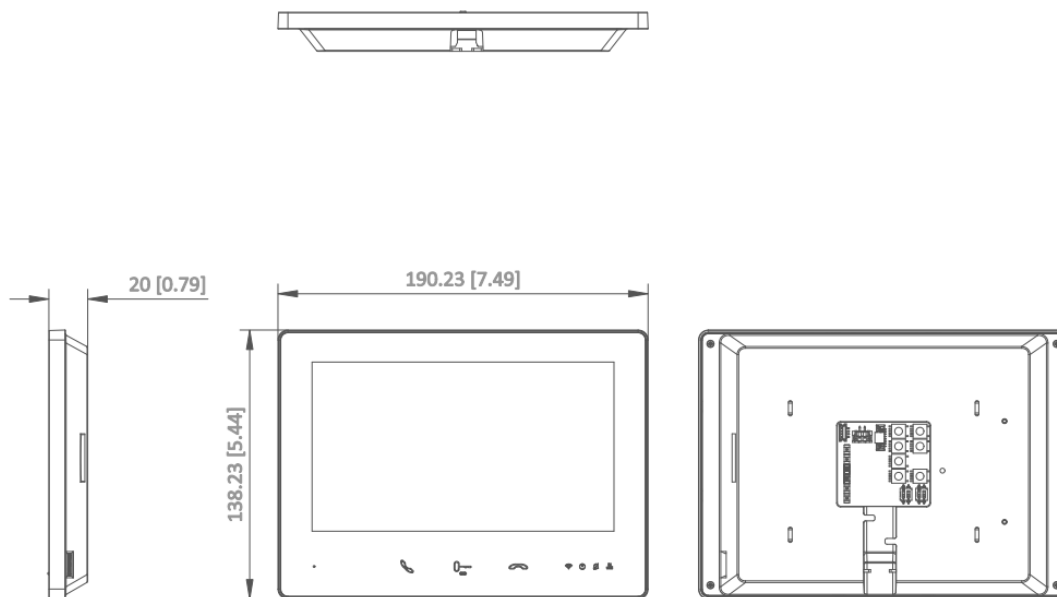

Unit:mm [inch]

SCALE 1:1

**Headquarters**

No.555 Qianmo Road, Binjiang District,  
Hangzhou 310051, China  
T +86-571-8807-5998  
www.hikvision.com

Follow us on social media to get the latest product and solution information.