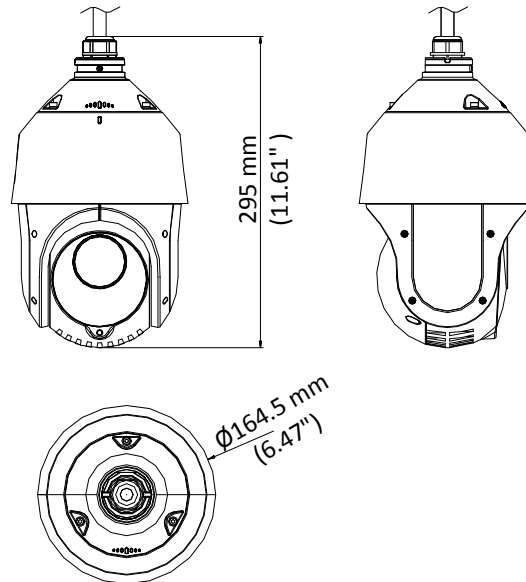

The embedded CMOS chip makes WDR, and real-time 1920 × 1080 resolution possible. With the help of the 25× optical zoom, and IR cut filter, the camera offers more details over an expansive area.

- 1/2.8" HD progressive scan CMOS
- 1920 × 1080 resolution
- 25× optical zoom
- 120 dB true WDR (Wide Dynamic Range)
- Up to 100 m IR distance
- 3D intelligent positioning
- Switchable TVI/AHD/CVI/CVBS video output

## Specification

<b>Camera</b>	
Model	DS-2AE4225TI-D(C)
Image Sensor	1/2.8" progressive scan CMOS
Max. Image Resolution	1920 × 1080
Frame Rate	50Hz: 25fps @(1920 × 1080) 60Hz: 30fps @(1920 × 1080)
Min. Illumination	Color: 0.005 Lux @(F1.6, AGC ON) B/W: 0.001 Lux @(F1.6, AGC ON) 0 lux with IR
White Balance	AUTO/MANUAL/HAUTO/ATW/INDOOR/OUTDOOR
AGC	AUTO/MANUAL
DNR	3D DNR
WDR	≥ 120 dB
Shutter Time	PAL: 1/1 s to 1/10,000 s NTSC: 1/1 s to 1/10,000 s
Day & Night	IR cut filter
Digital Zoom	16×
Privacy Mask	8 programmable privacy masks
BLC (Backlight Compensation)	Yes
HLC (highlight Compensation)	Yes
EIS (Electric Image Stabilization)	Yes
Regional Focus	Yes
<b>Lens</b>	
Focus Mode	Auto/Semiauto/Manual
Focal Length	4.8 mm to 120 mm, 25× Optical
Aperture Range	F 1.6 to F 3.5
Horizontal Field of View	57.6° to 2.5° (wide-tele)
Min. Working Distance	10 mm to 1500 mm (wide to tele)
Zoom Speed	Approx. 3.2 s (optical, wide to tele)
<b>Pan and Tilt</b>	
Pan Range	360° endless
Pan Speed	Pan manual speed: 0.1° to 80°/s Pan preset speed: 80°/s
Tilt Range	-15° to 90° (auto flip)
Tilt Speed	Tilt manual speed: 0.1° to 80°/s Tilt preset speed: 80°/s
Proportional Zoom	Rotation speed can be adjusted automatically according to zoom multiples
Presets	256
Patrol	10 patrols, up to 32 presets per patrol
Pattern	5 patterns, with the total recording time no less than 10 minutes
Power-off Memory	Yes

## Dimensions