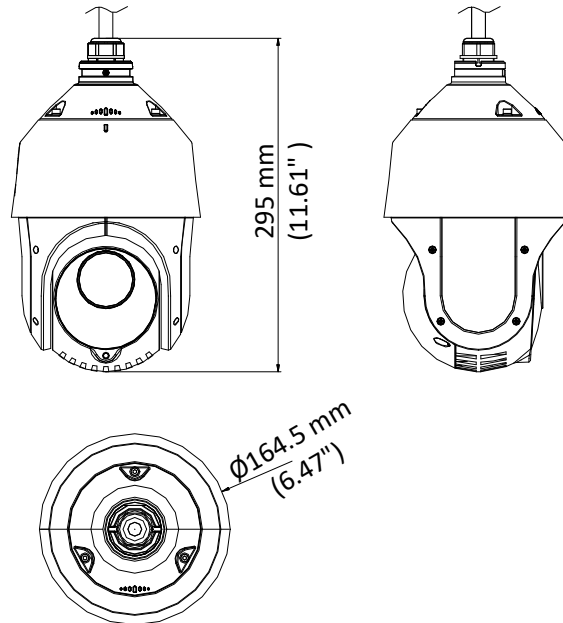

The embedded CMOS chip makes DWDR, and real-time 1920 × 1080 resolution possible. With the help of the 15× optical zoom, and IR cut filter, the camera offers more details over an expansive area.

- 1/2.8" HD progressive scan CMOS
- 1920 × 1080 resolution
- 15× optical zoom
- DWDR (Digital Wide Dynamic Range)
- Up to 100 m IR distance
- 3D intelligent positioning
- Switchable Turbo HD and CVBS outputs

<b>Infrared</b>	
IR Distance	Up to 100 m
IR Intensity	Automatically adjusted depending on the zoom ratio
<b>Input/Output</b>	
Video Output	1 turbo 1080p output/1 CVBS output, (NTSC or PAL composite, BNC)
RS-485 Interface	Half-duplex mode Self-adaptive HIKVISION, Pelco-P, Pelco-D protocol
UTC function	UTC protocol (or HIKVISION-C protocol in previous DVR)
<b>General</b>	
Menu Language	English
Power	12 VDC Max.20 W (IR:7 W)
Working Temperature	-30° C to 65° C (-22° F to 149° F)
Working Humidity	90% or less
Protection Level	IP66 standard (outdoor dome) TVS 4,000 V lightning protection, surge protection and voltage transient protection
Mounting	Various mounting modes optional
Dimension	Ø 164.5 mm × 295 mm (Ø 6.47" × 11.61")
Weight (approx.)	2Kg (4.41lb.)

## Dimensions