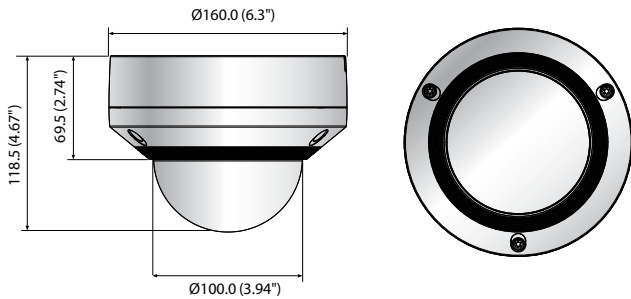

Dimensions

Unit : mm (inch)

XNV-L6080