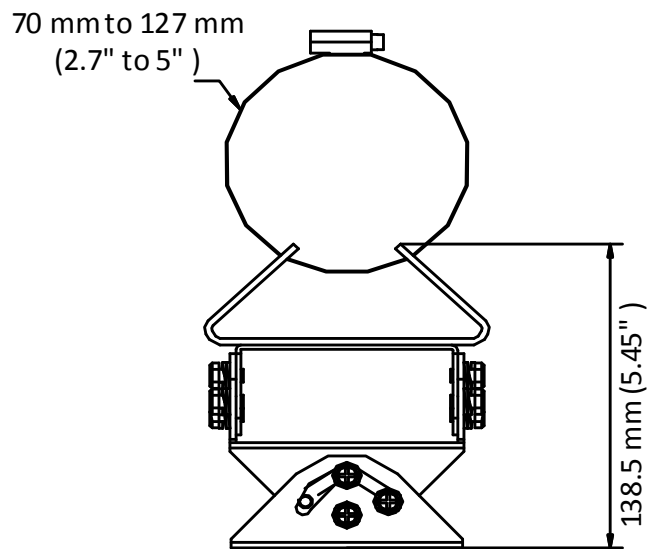

DS-1214ZJ-T

Horizontal Pole Mount

Feature

- Steel and stainless steel with surface spray treatment
- Adjustable tilt angle from -90° to 90°, and pan angle from 0° to 90°

Dimension

Available Model

DS-1214ZJ-T

Parameter

Model	DS-1214ZJ-T
Parameters	PT Joint
Appearance	Hikvision White
Material	Steel and Stainless Steel
Dimension	194 mm × 117 mm × 138.5 mm (7.64" × 4.61" × 5.45")
Weight	1900 g (4.19 lb.)

Note

- The waterproof rubber is necessary for the outdoor application.
- The pole must be capable of supporting at least 3 times as much as the total weight of the camera, and the mount.
- The joint's maximum load capacity is 6 kg (13.2 lb.).