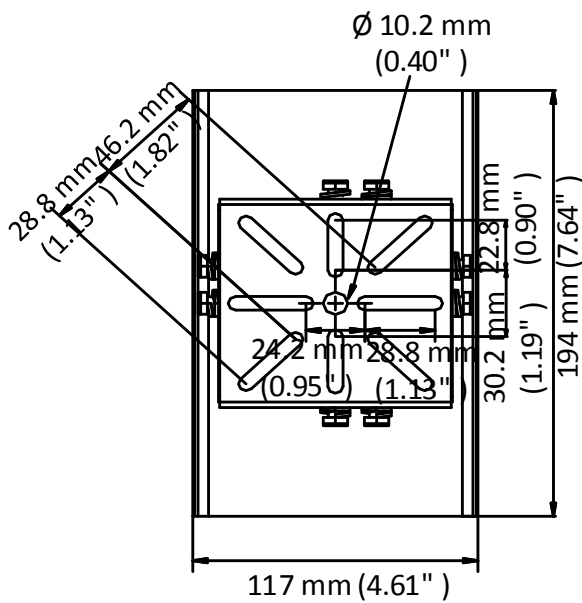

DS-1214ZJ-T

Horizontal Pole Mount

Feature

- Steel and stainless steel with surface spray treatment
- Adjustable tilt angle from -90° to 90°, and pan angle from 0° to 90°

Dimension

Available Model

DS-1214ZJ-T

Parameter

Model	DS-1214ZJ-T
Parameters	PT Joint
Appearance	Hikvision White
Material	Steel and Stainless Steel
Dimension	194 mm × 117 mm × 138.5 mm (7.64" × 4.61" × 5.45")
Weight	1900 g (4.19 lb.)

Note

- The waterproof rubber is necessary for the outdoor application.
- The pole must be capable of supporting at least 3 times as much as the total weight of the camera, and the mount.
- The joint's maximum load capacity is 6 kg (13.2 lb.).