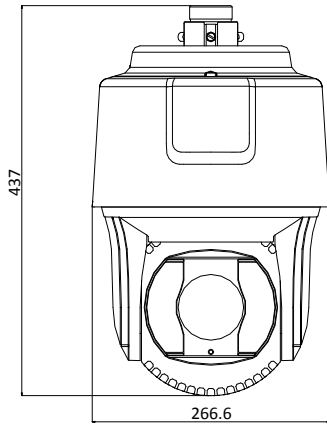

Order Model

DS-2DF8225IH-AEL, without wiper, 24 VAC &Hi-PoE

DS-2DF8225IH-AELW, with wiper, 24 VAC &Hi-PoE

Dimensions

Without Wiper

With Wiper

Unit:mm

Accessories