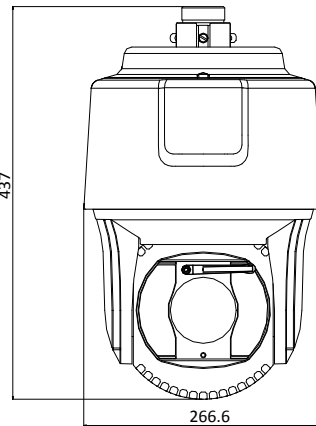

Order Model

DS-2DF8225IH-AEL, without wiper, 24 VAC &Hi-PoE

DS-2DF8225IH-AELW, with wiper, 24 VAC &Hi-PoE

Dimensions

Without Wiper

With Wiper

Unit:mm

Accessories